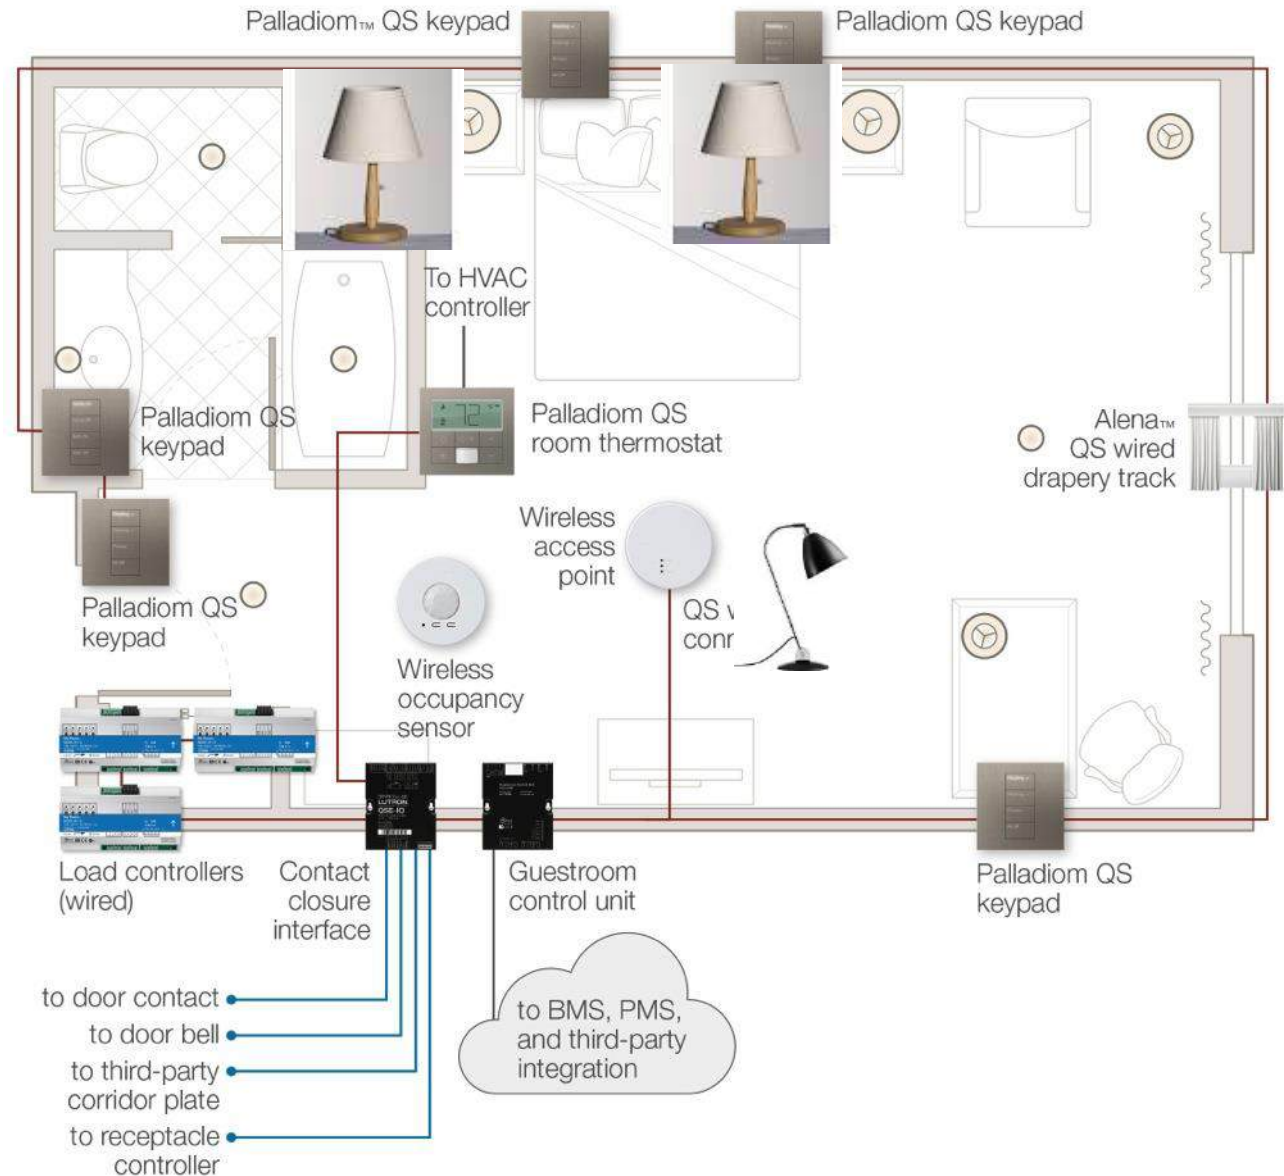

3-Button with Raise/Lower

Available Colors

Matte

Architectural Metal

Glass

** Wallplate only

Other Keypad Styles

US seeTouch QS Keypads

Euro Style seeTouch QS Keypads

Architrave Keypads

Signature Series Keypads

GRAFIK Eye QS

Pico Cord

Pico Cord

myRoom Vue: Room Dashboard

myRoom Vue: Room Occupancy on Floorplan

myRoom Vue: HVAC reporting

myRoom Plus: Video

Shading Solutions

Motorized Shading Solutions

Roller shades

Roman Shades

Tensioned Shades

**Pull
to start**

Alena Drapery tracks

Intelligent Hembar Alignment

ULTRAQUIET Performance 38 decibels at 1m

Thank you