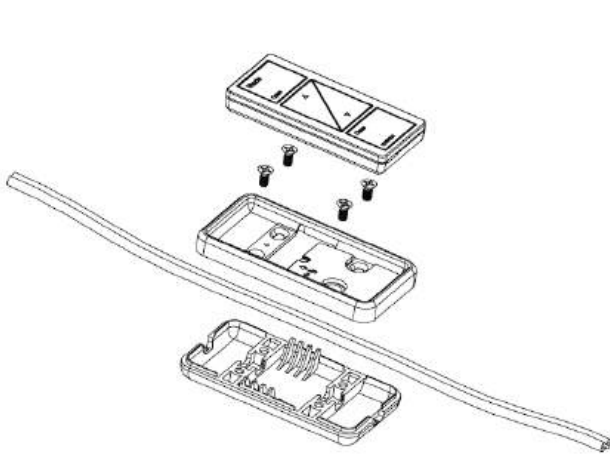

Euro Style seeTouch QS Keypads

Architrave Keypads

Signature Series Keypads

GRAFIK Eye QS

Pico Cord

Pico Cord

myRoom Vue: Room Dashboard

myRoom Vue: Room Occupancy on Floorplan

Alena Drapery tracks

Intelligent Hembar Alignment

ULTRAQUIET Performance 38 decibels at 1m

Thank you