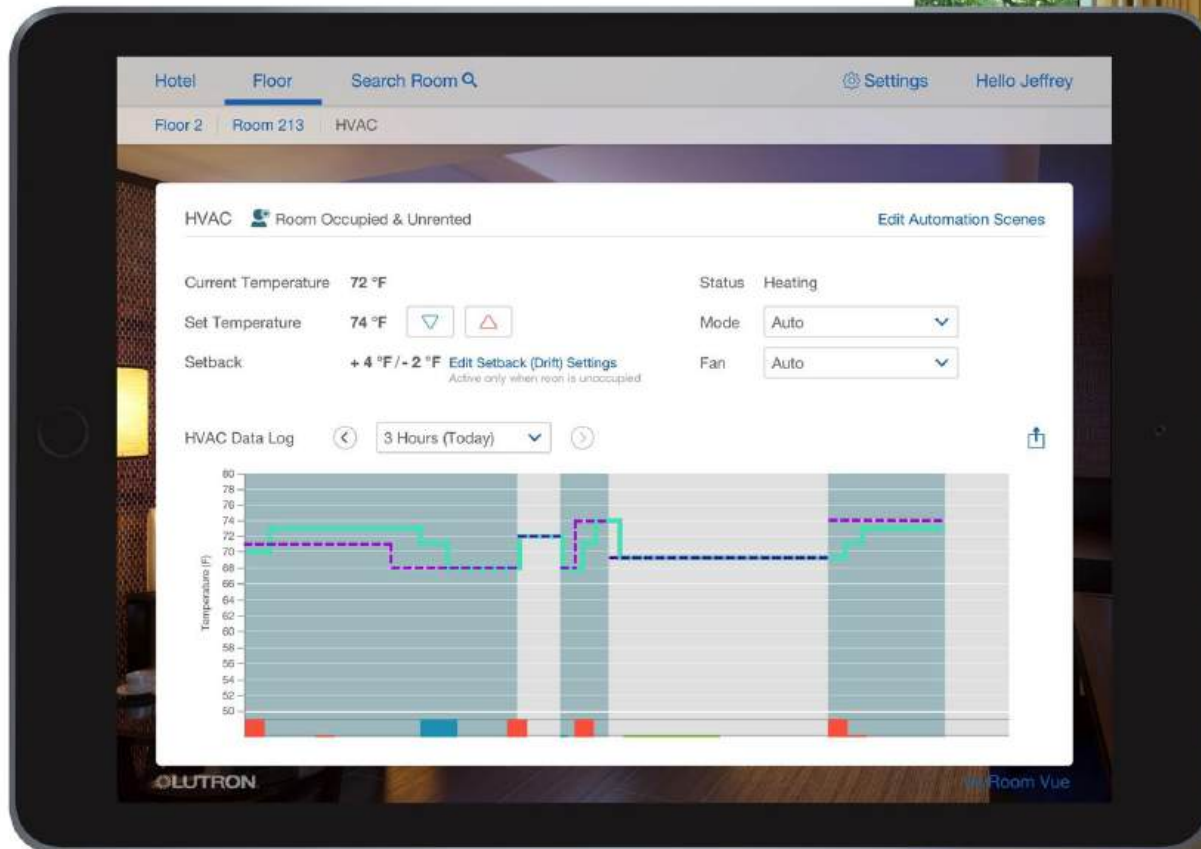

Euro Style seeTouch QS Keypads

Architrave Keypads

Signature Series Keypads

GRAFIK Eye QS

Pico Cord

Pico Cord

myRoom Vue: Room Dashboard

myRoom Vue: Room Occupancy on Floorplan

myRoom Vue: HVAC reporting

myRoom Plus: Video

Shading Solutions

Motorized Shading Solutions

Roller shades

Roman Shades

Tensioned Shades

**Pull
to start**