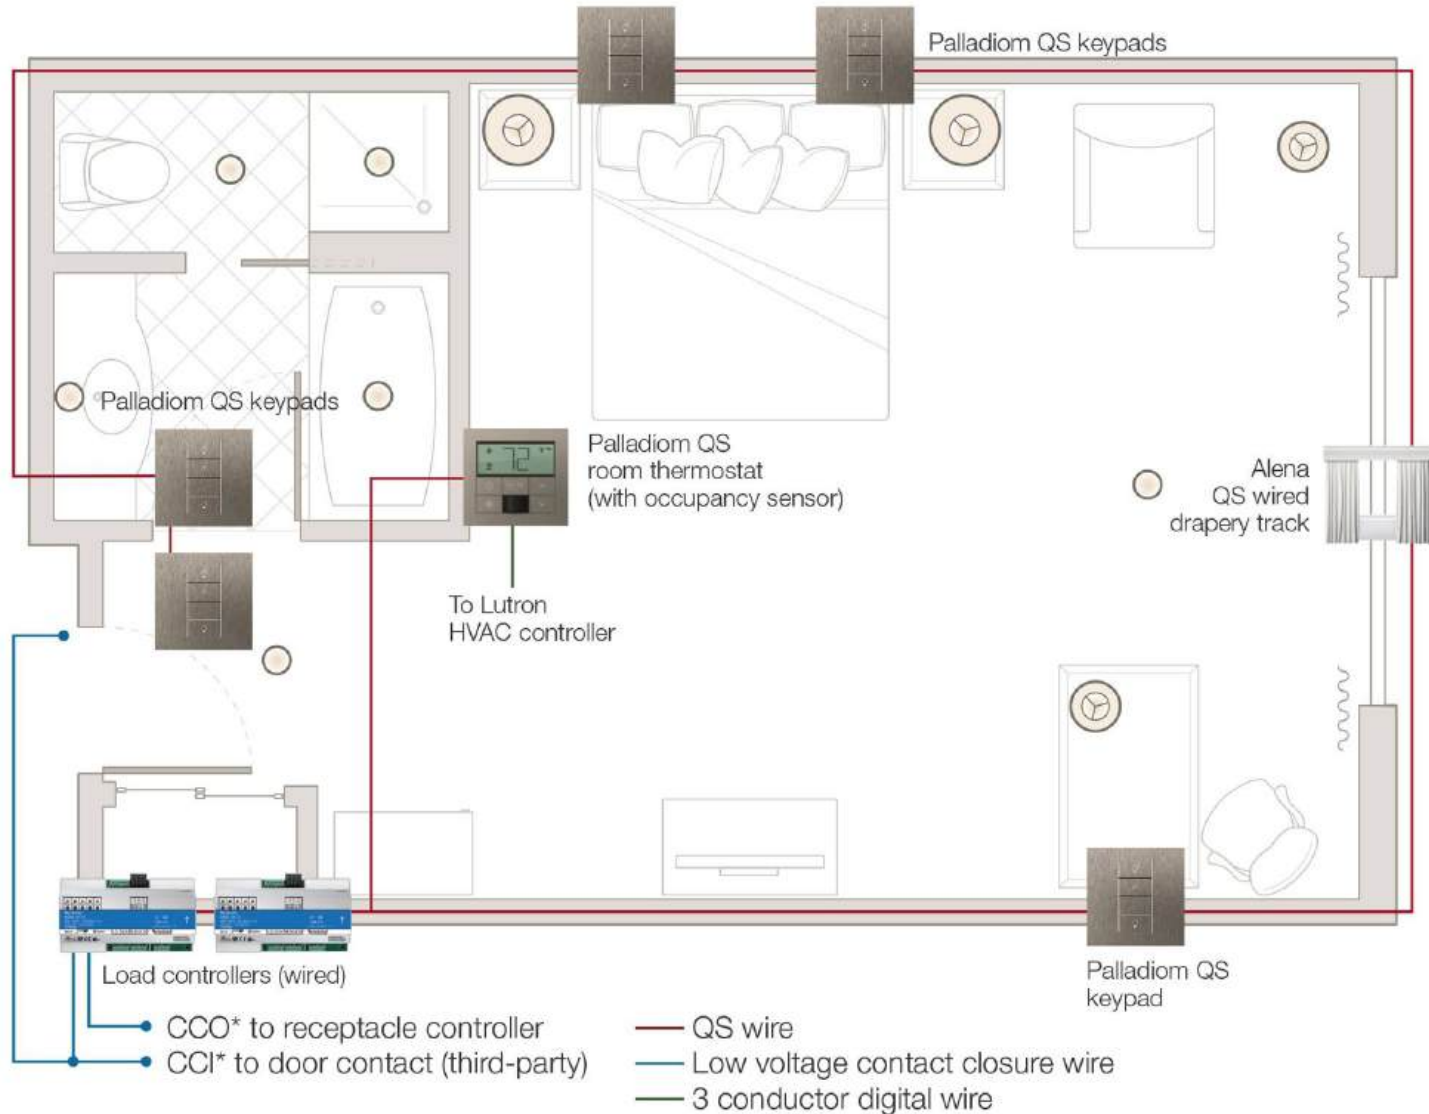

myRoom Prime

myRoom prime video

myRoom Prime

Features

**Lighting
control**

**Temperature
control**

**Shading
control**

**Guest
presence
detection**

Benefits

**Energy
savings**

**Guest
comfort**

myRoom prime with Picos

Typical sequence of operations

		Occupied	Unoccupied	Manual control
Lights		Welcome Scene	Off	Zone control, zone toggle, scene control
Receptacles (optional)		Powered	Off	Not applicable
Temperature		Comfort mode: Guest-controlled setpoint, no drift	Setback mode: Drift to hotel's energy-saving setpoints	Guest-controlled setpoint
Draperies/ Shades		Unaffected	Unaffected	Open, close, preset, and manual pull-to-start

868 MHz:

- Lutron Clear Connect devices

myRoom Plus

myRoom Plus

Features

Lighting control

Temperature control

Shading control