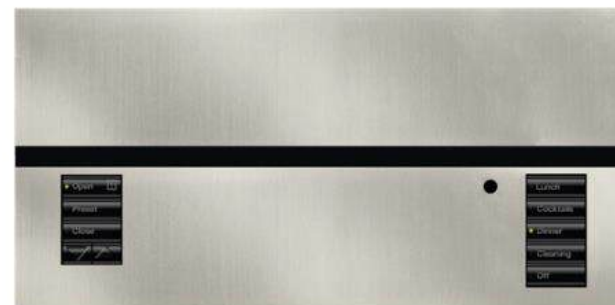

GRAFIK Eye QS