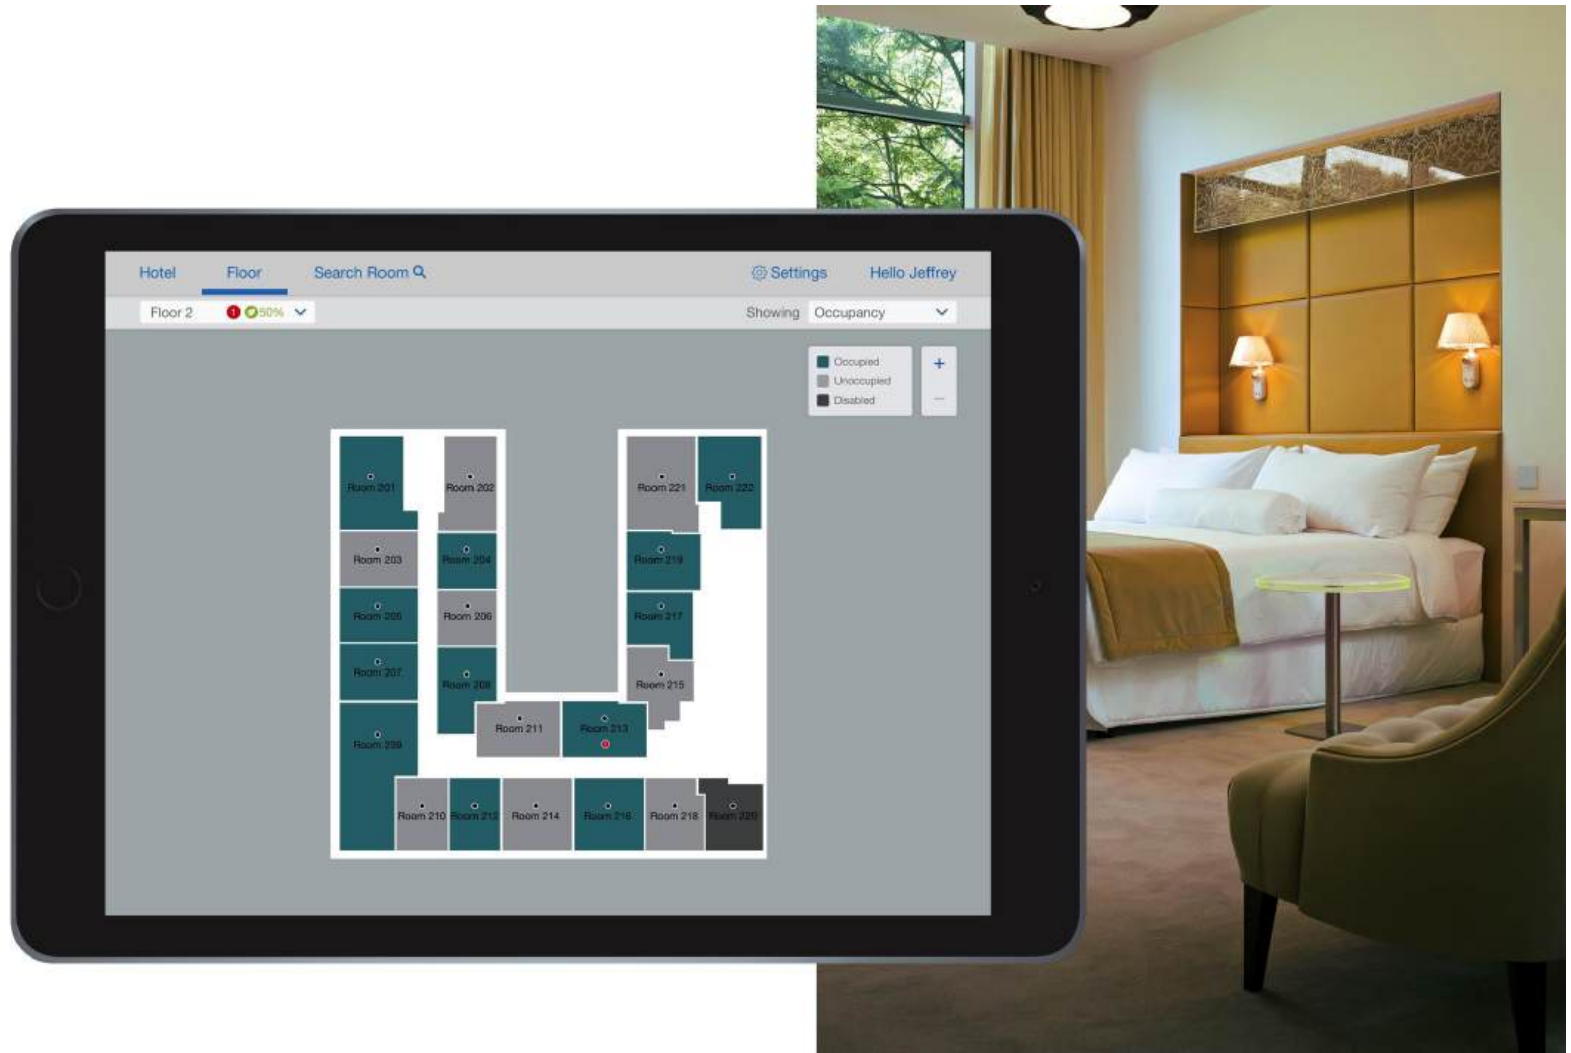

Euro Style seeTouch QS Keypads

Architrave Keypads

Signature Series Keypads

GRAFIK Eye QS

Pico Cord

Pico Cord

myRoom Vue: Room Dashboard

myRoom Vue: Room Occupancy on Floorplan

myRoom Vue: HVAC reporting

myRoom Plus: Video

Shading Solutions

Motorized Shading Solutions

Roller shades

Roman Shades

Tensioned Shades

**Pull
to start**