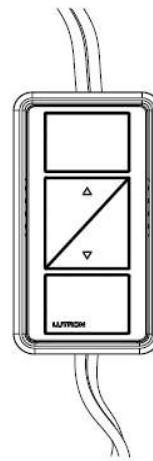

Euro Style seeTouch QS Keypads

Architrave Keypads

Signature Series Keypads

GRAFIK Eye QS

Pico Cord

Pico Cord

myRoom Vue: Room Dashboard

myRoom Vue: Room Occupancy on Floorplan

Alena Drapery tracks

Intelligent Hembar Alignment

ULTRAQUIET Performance 38 decibels at 1m

Thank you