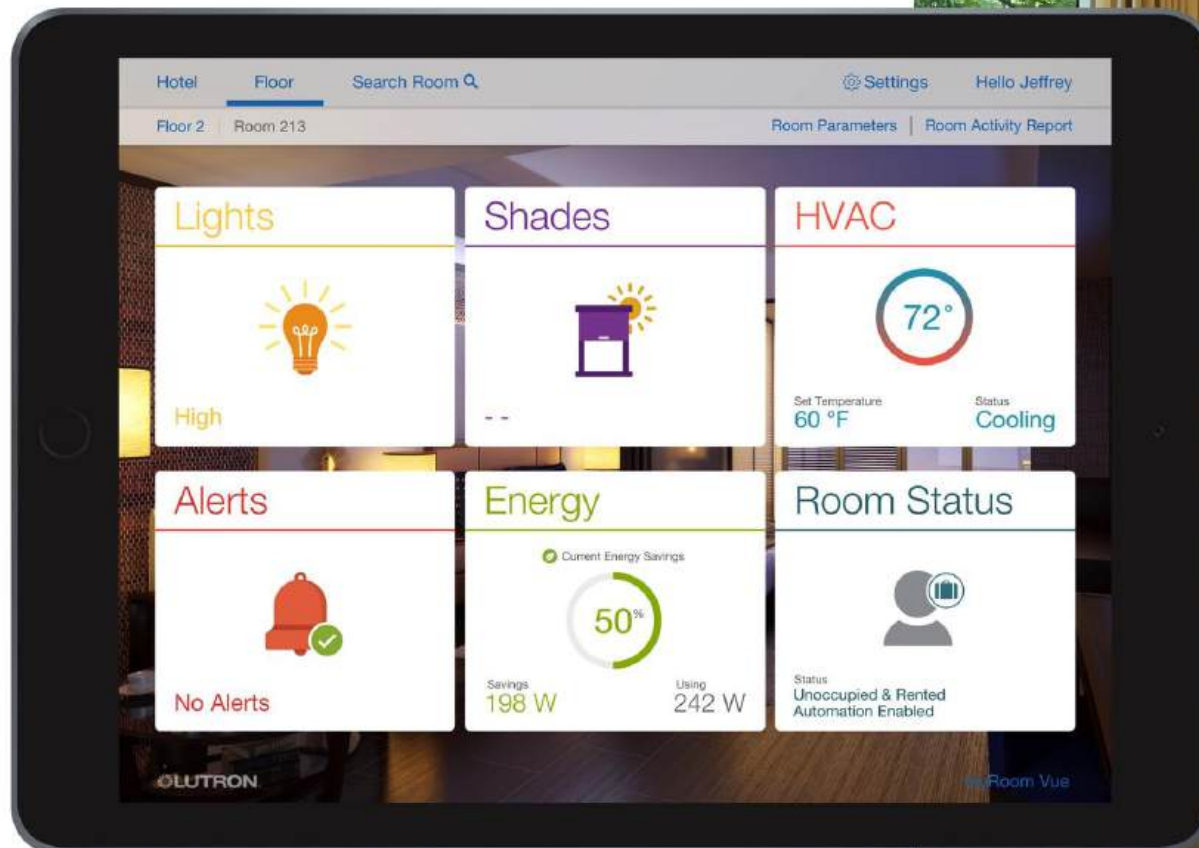

Euro Style seeTouch QS Keypads

Architrave Keypads

Signature Series Keypads

GRAFIK Eye QS

Pico Cord

Pico Cord

myRoom Vue: Room Dashboard

myRoom Vue: Room Occupancy on Floorplan

myRoom Vue: HVAC reporting

myRoom Plus: Video

Shading Solutions

Motorized Shading Solutions

Roller shades

Roman Shades

Tensioned Shades

**Pull
to start**