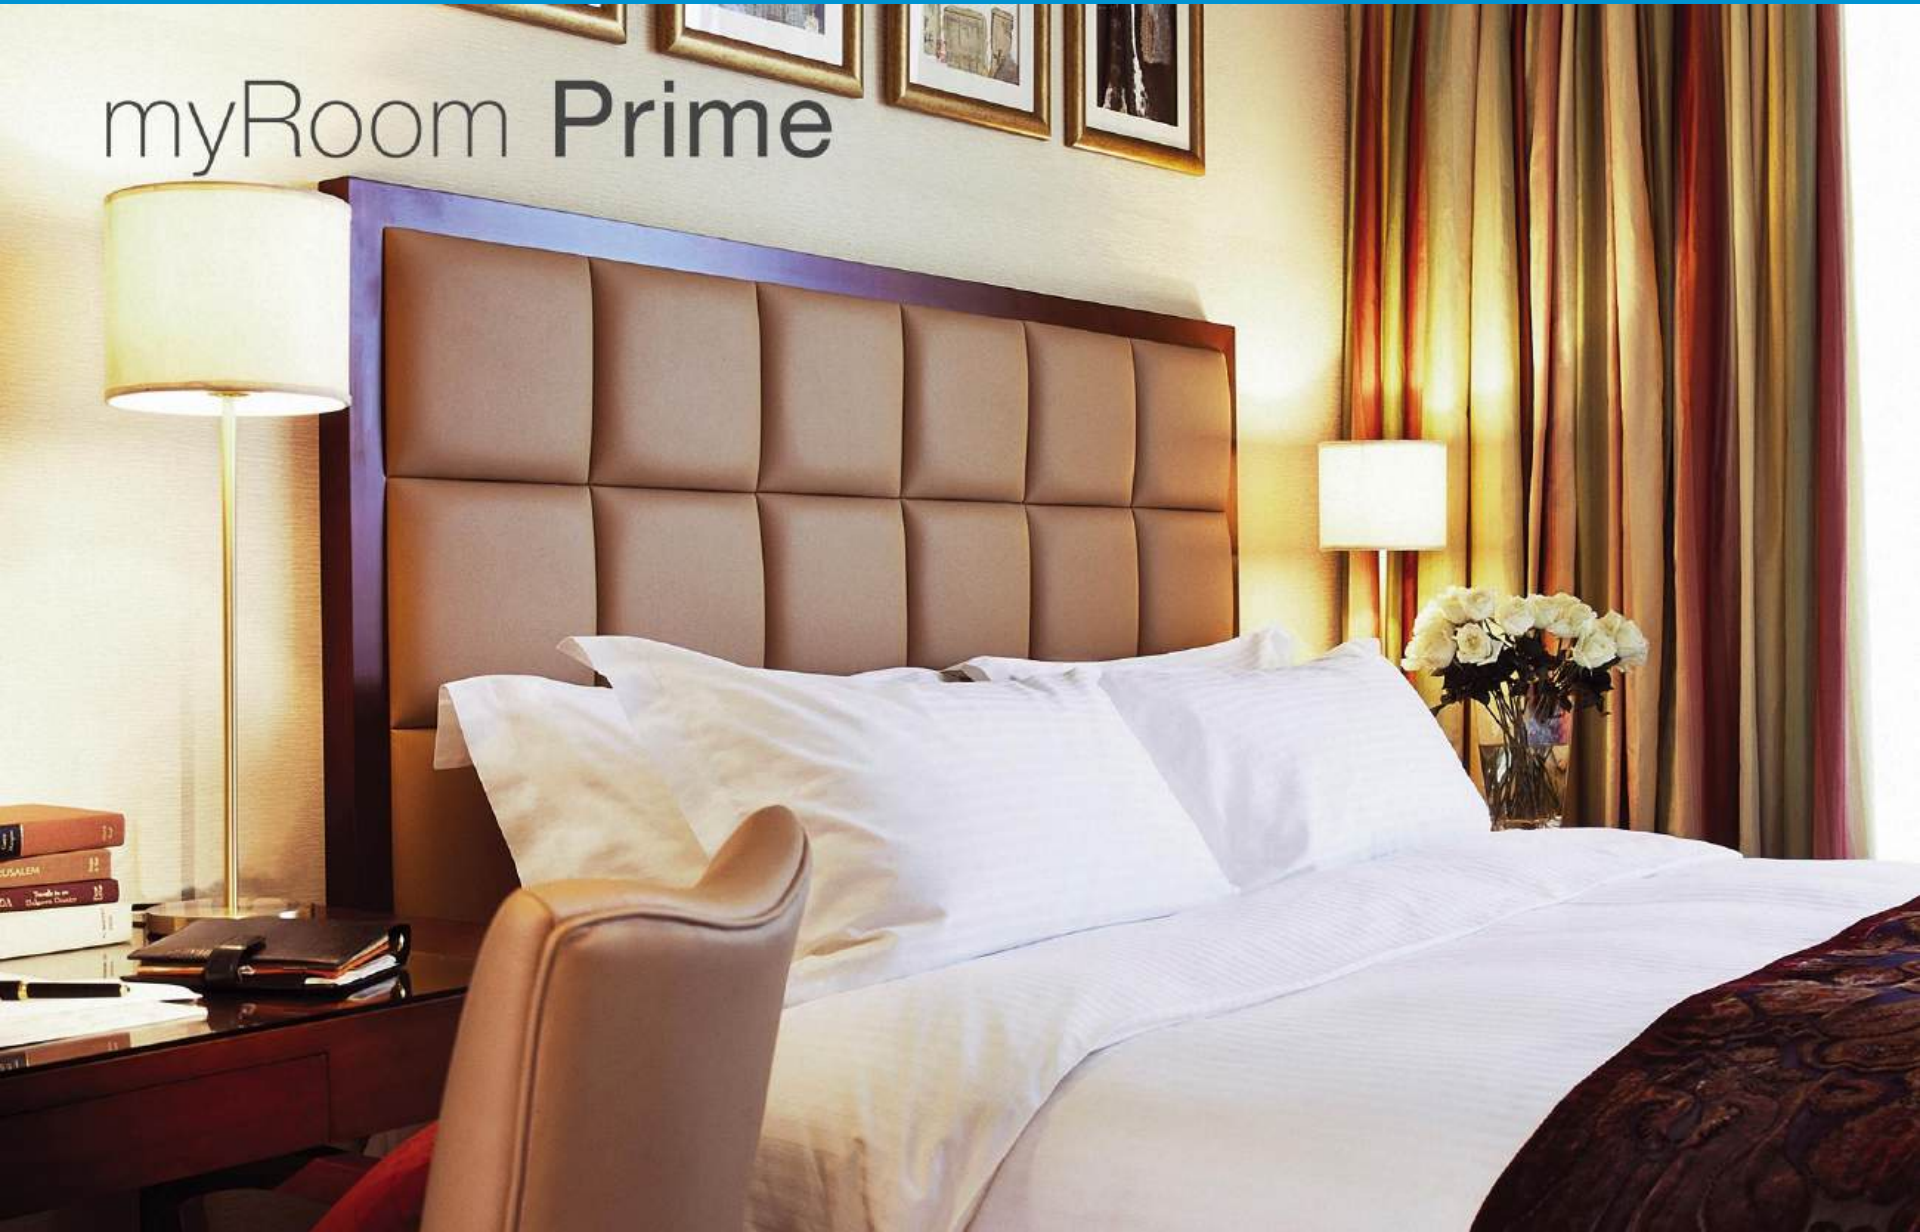

myRoom Prime