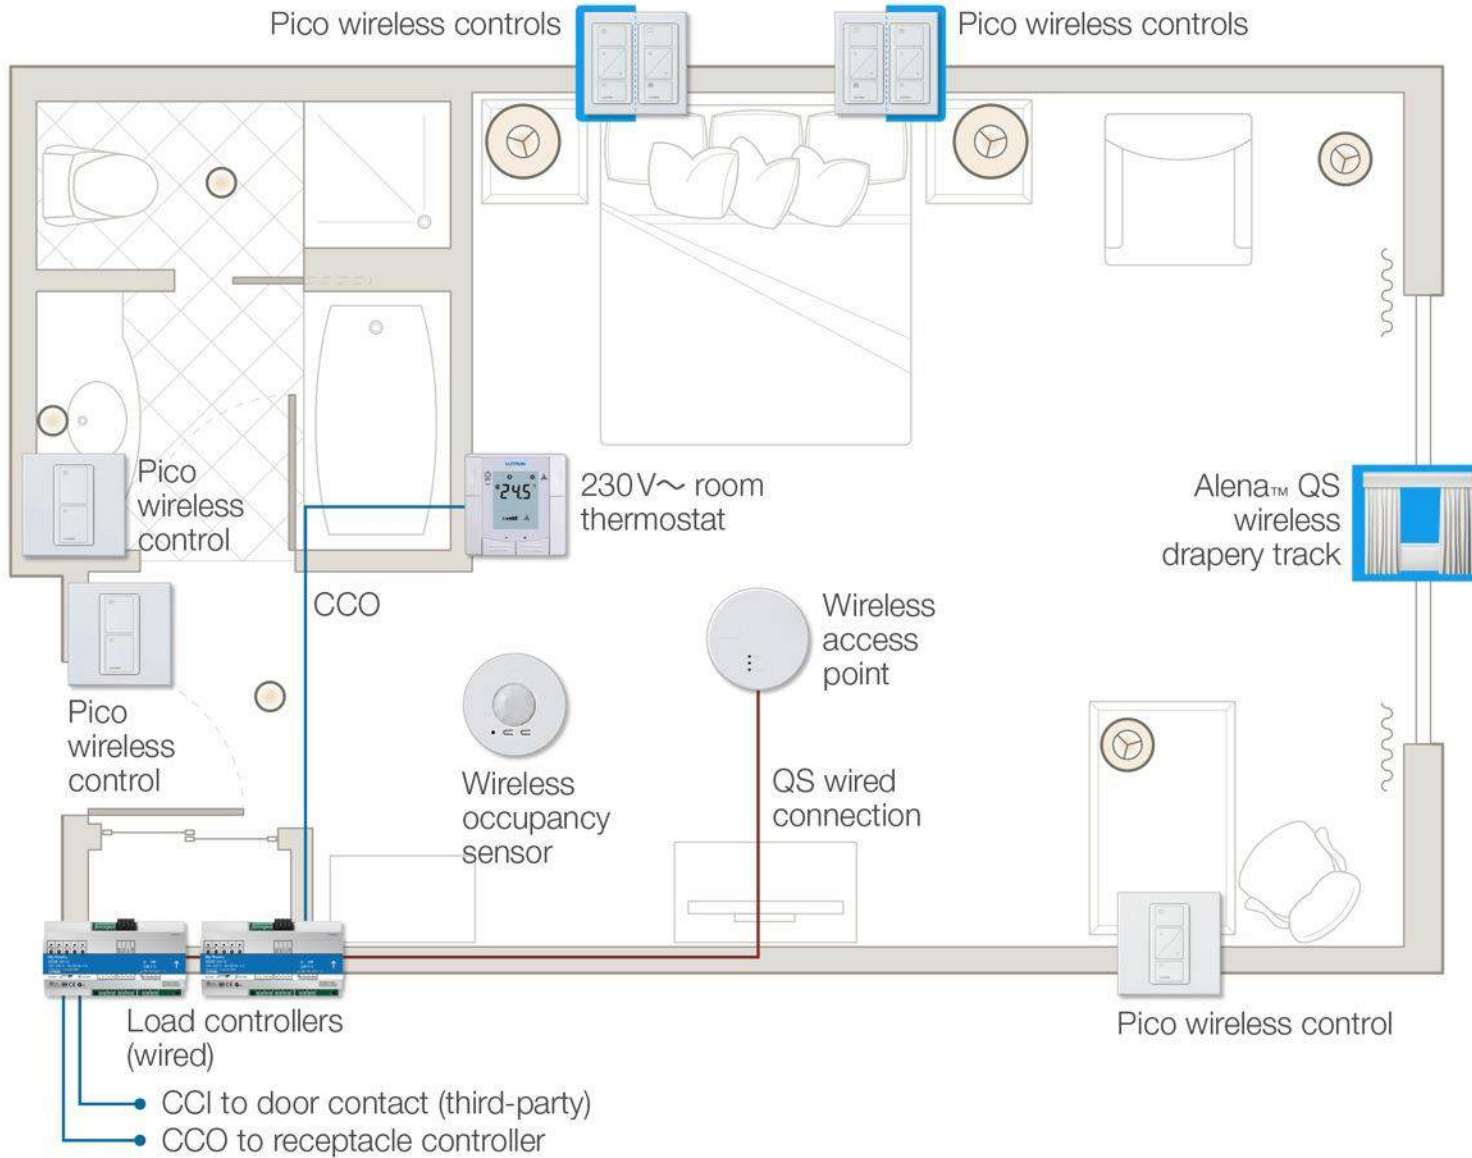

myRoom Prime

myRoom prime video

myRoom Prime

Features

**Lighting
control**

**Temperature
control**

**Shading
control**

**Guest
presence
detection**

Benefits

**Energy
savings**

**Guest
comfort**

myRoom prime with Picos

Typical sequence of operations

		Occupied	Unoccupied	Manual control
Lights		Welcome Scene	Off	Zone control, zone toggle, scene control
Receptacles (optional)		Powered	Off	Not applicable
Temperature		Comfort mode: Guest-controlled setpoint, no drift	Setback mode: Drift to hotel's energy-saving setpoints	Guest-controlled setpoint
Draperies/ Shades		Unaffected	Unaffected	Open, close, preset, and manual pull-to-start

868 MHz:

- Lutron Clear Connect devices

myRoom Plus

myRoom Plus

Features

Lighting control

Temperature control

Shading control