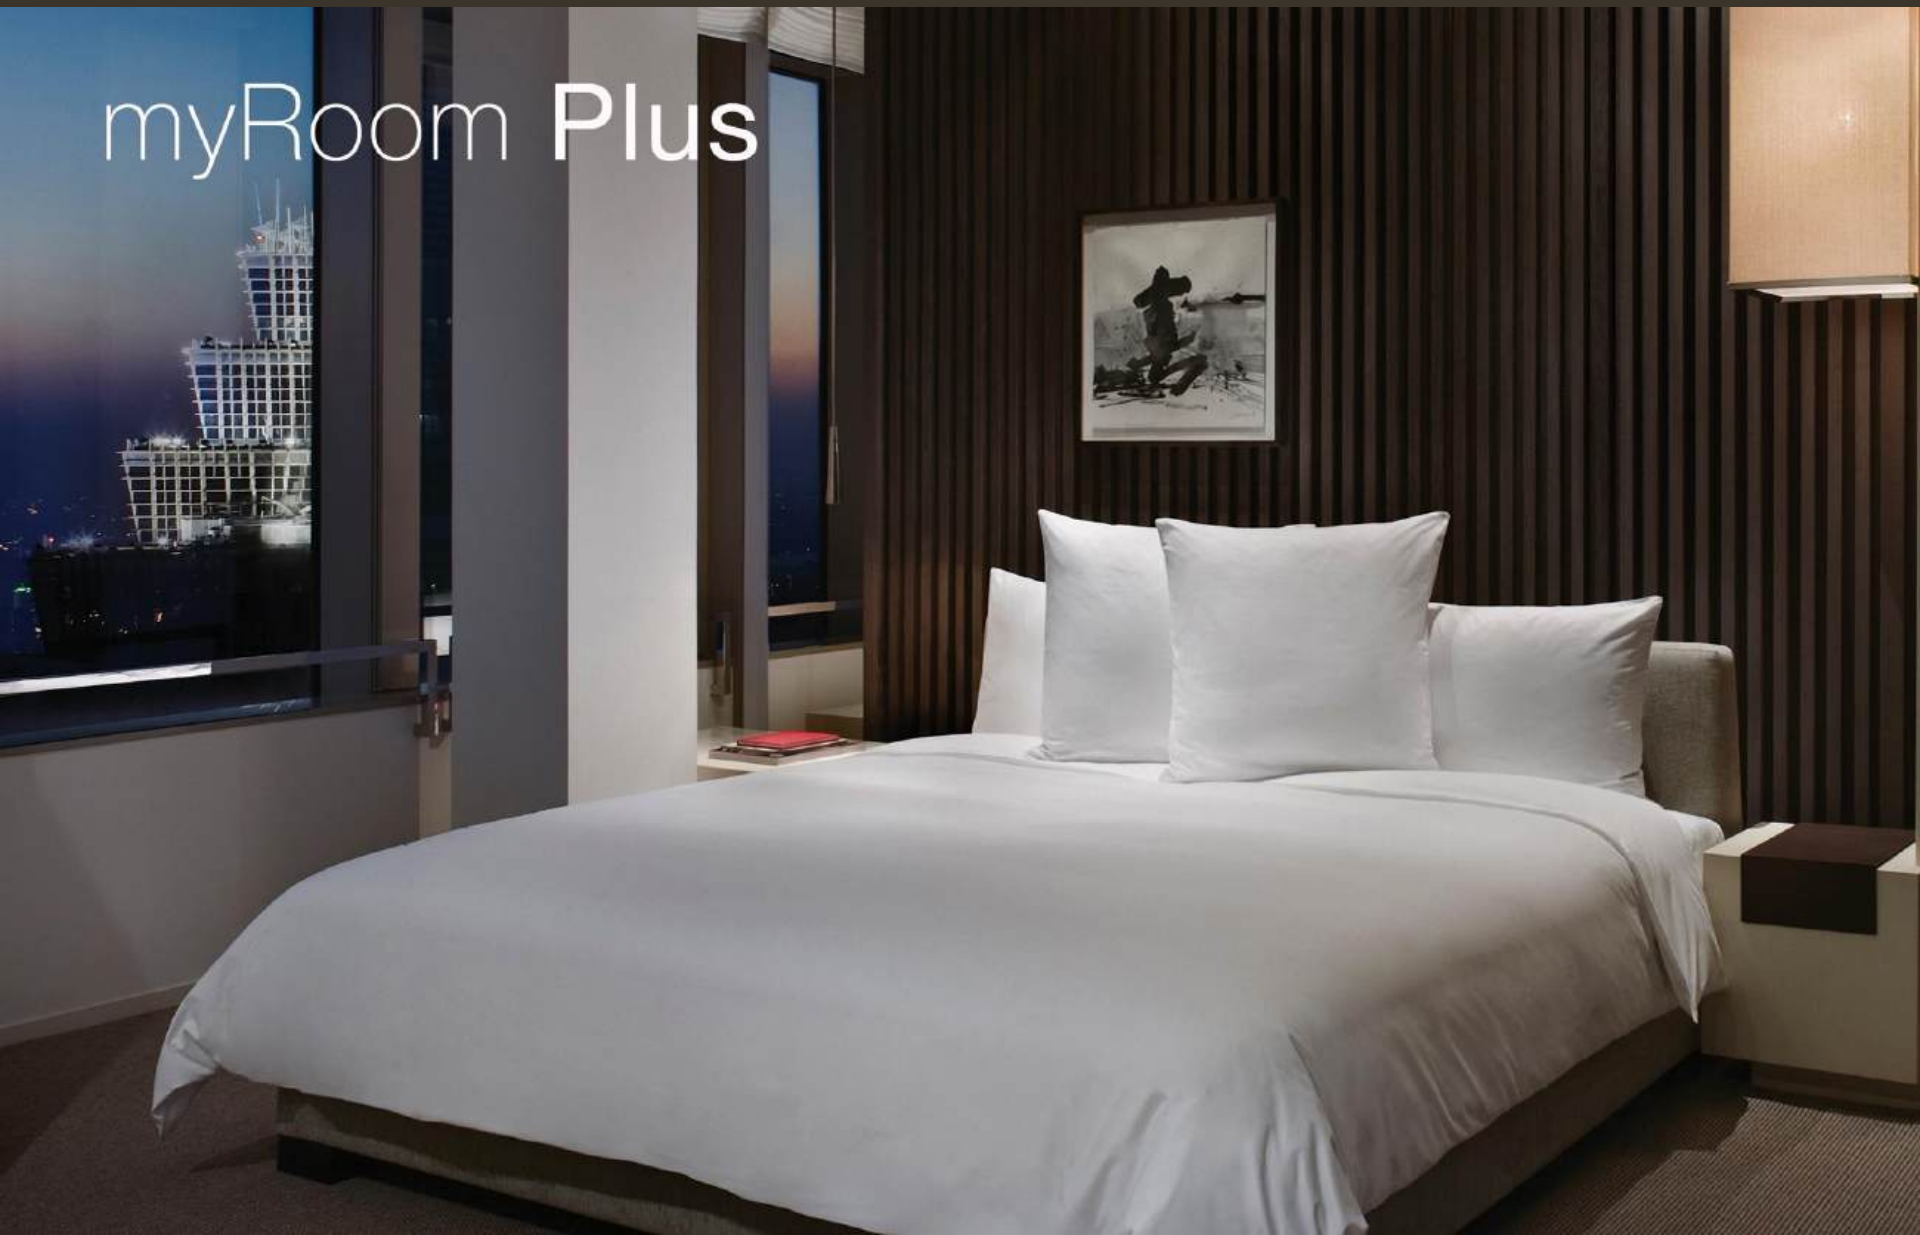

myRoom Plus