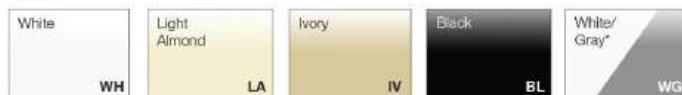

Available Colors

Gloss