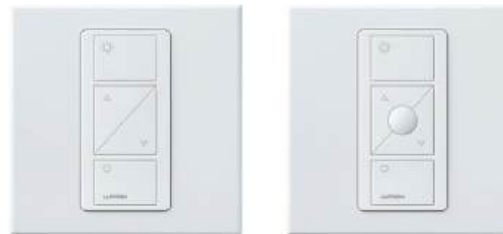

3-Button with Raise/Lower
and Nightlight

Available Colors

Gloss

Fits standard Claro wallplates *Not available for 4-button Pico

Euro Style Pico Wireless Keypads (868 MHz)

2-Button

3-Button

2-Button with Raise/Lower

3-Button with Raise/Lower

Available Colors

Matte

Architectural Metal

Glass

** Wallplate only

Other Keypad Styles

US seeTouch QS Keypads