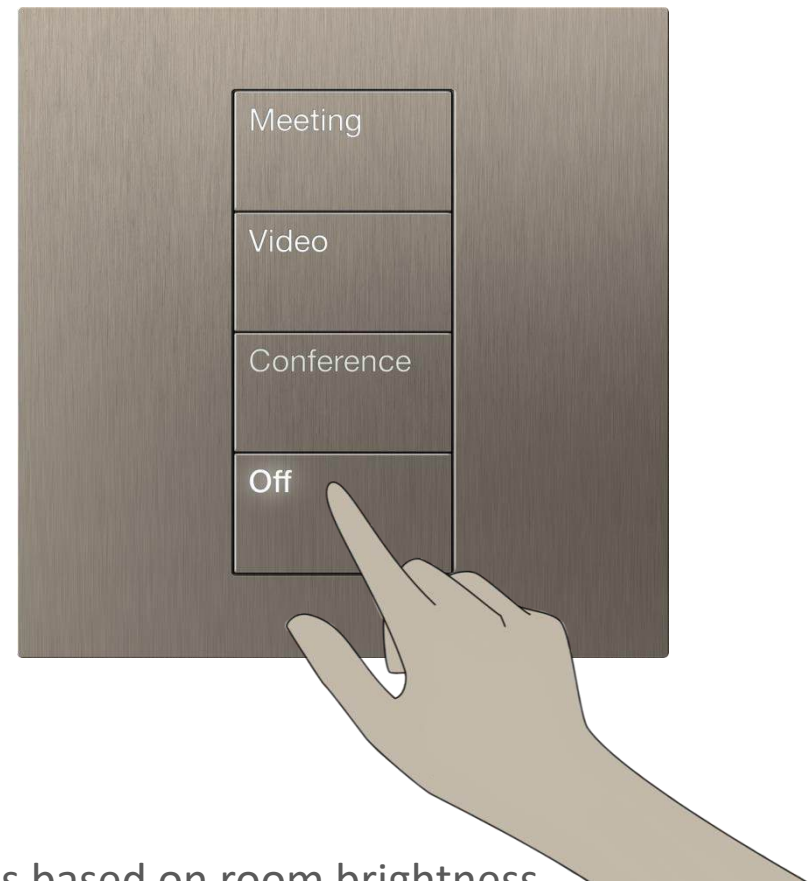

Bright Brass | **BB**

Bright Chrome | **BC**

Bright Nickel | **BN**

Satin Chrome | **SC**

Satin Nickel | **SN**

Clear
Black Glass | **CBL**

Palladiom QS: Dynamic Back Lighting

- Inbuilt Ambient Light Detection Sensor
- The Backlight intensity increases and decreases based on room brightness