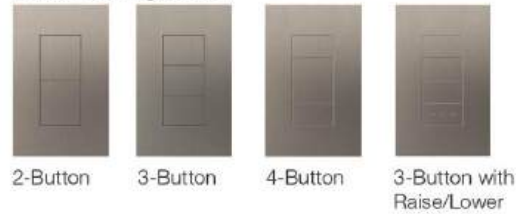

2-Gang Accessories

3-Gang Accessories

* Manufactured and sold by T&J Electric based on Lutron aesthetic specifications

Palladiom QS: Rectangular

Keypads

Button configuration

Gang options

Accessories