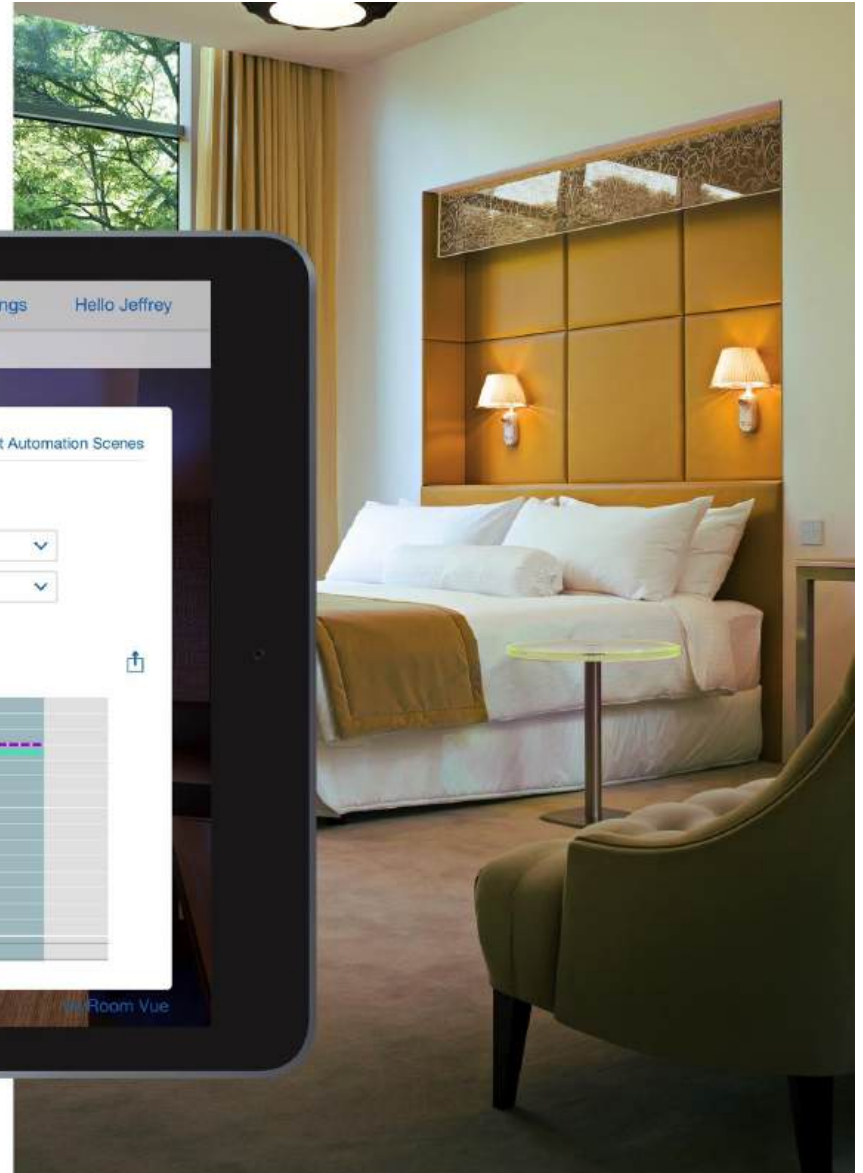

myRoom Vue: HVAC reporting