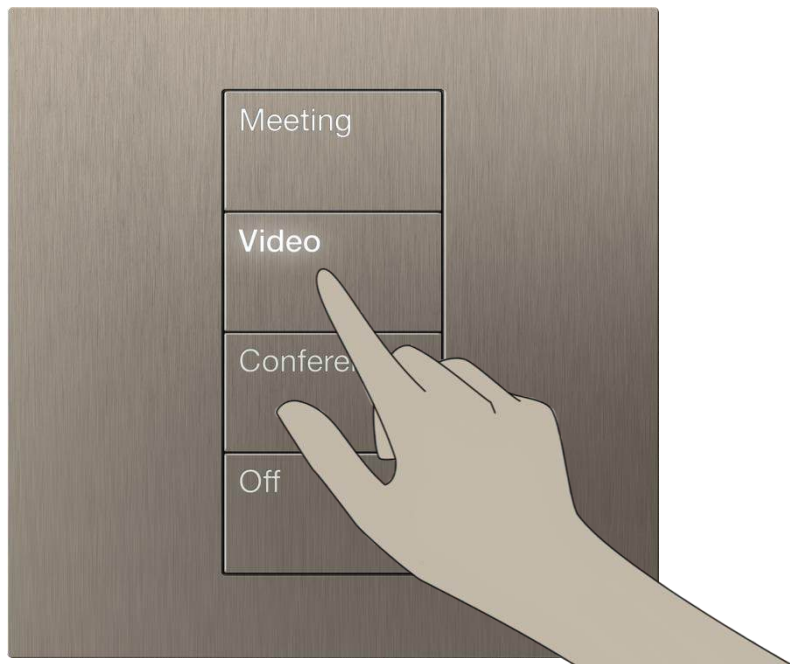

Bright Brass | **BB**

Bright Chrome | **BC**

Bright Nickel | **BN**

Satin Chrome | **SC**

Satin Nickel | **SN**

Clear
Black Glass | **CBL**

Palladiom QS: Dynamic Back Lighting

- Inbuilt Ambient Light Detection Sensor
- The Backlight intensity increases and decreases based on room brightness