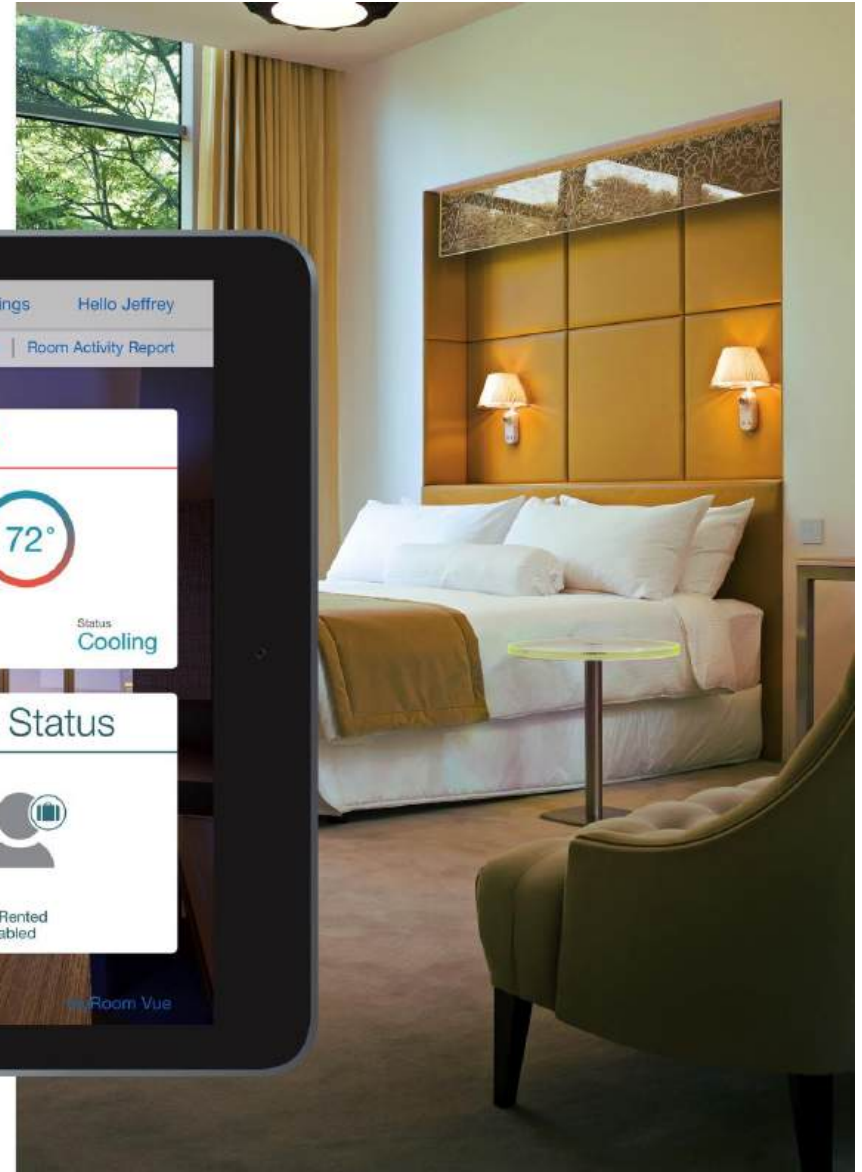

Euro Style seeTouch QS Keypads

Architrave Keypads

Signature Series Keypads

GRAFIK Eye QS

Pico Cord

Pico Cord

myRoom Vue: Room Dashboard

myRoom Vue: Room Occupancy on Floorplan