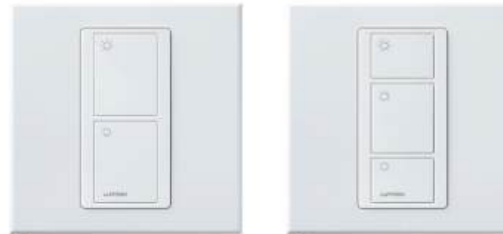

3-Button with Raise/Lower
and Nightlight

Available Colors

Gloss

Fits standard Claro wallplates *Not available for 4-button Pico

Euro Style Pico Wireless Keypads (868 MHz)

2-Button

3-Button

2-Button with Raise/Lower

3-Button with Raise/Lower

Available Colors

Matte

Architectural Metal

Glass

** Wallplate only

Other Keypad Styles

US seeTouch QS Keypads