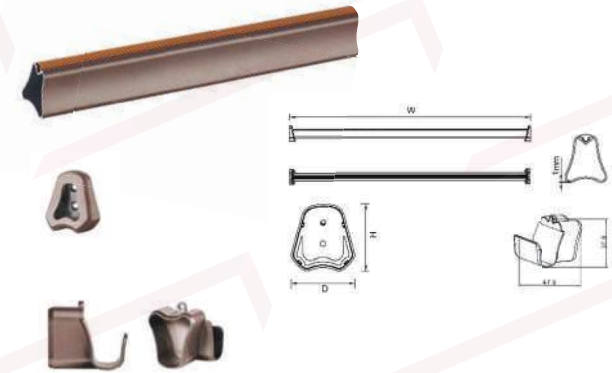

RM-FUFIT-916

600 BAHT/M.

RM-FUFIT-917

100 BAHT

RM-FUFIT-918

200 BAHT

SOFT-CLOSE LIFTABLE HANGER

RM-FUFIT-922

Specification (WxDxH)

(764-1064) x 185 x 875 mm.

Applicative

764 - 1064 mm.

6,990 BAHT

LEATHER STORAGE BOX

RM-FUFIT-931

Specification (WxDxH)

Specification (WxDxH)

710 X H(1910-2110) mm.

6,990 BAHT

Applicative

≥764 mm.

ຮຸ້ງ LED IP20

COB NO DOT LED 8mm.
Warm White 3000K with Aluminium Case
RM-FUFIT-398 + RM-FUFIT-026

1,500 BAHT/M.