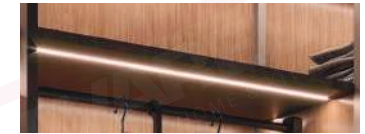

Specification (WxDxH)

710 X H(1910-2110) mm.

6,990 BAHT

Applicative

≥764 mm.

ຮຸ້ງ LED IP20

COB NO DOT LED 8mm.
Warm White 3000K with Aluminium Case
RM-FUFIT-398 + RM-FUFIT-026

1,500 BAHT/M.