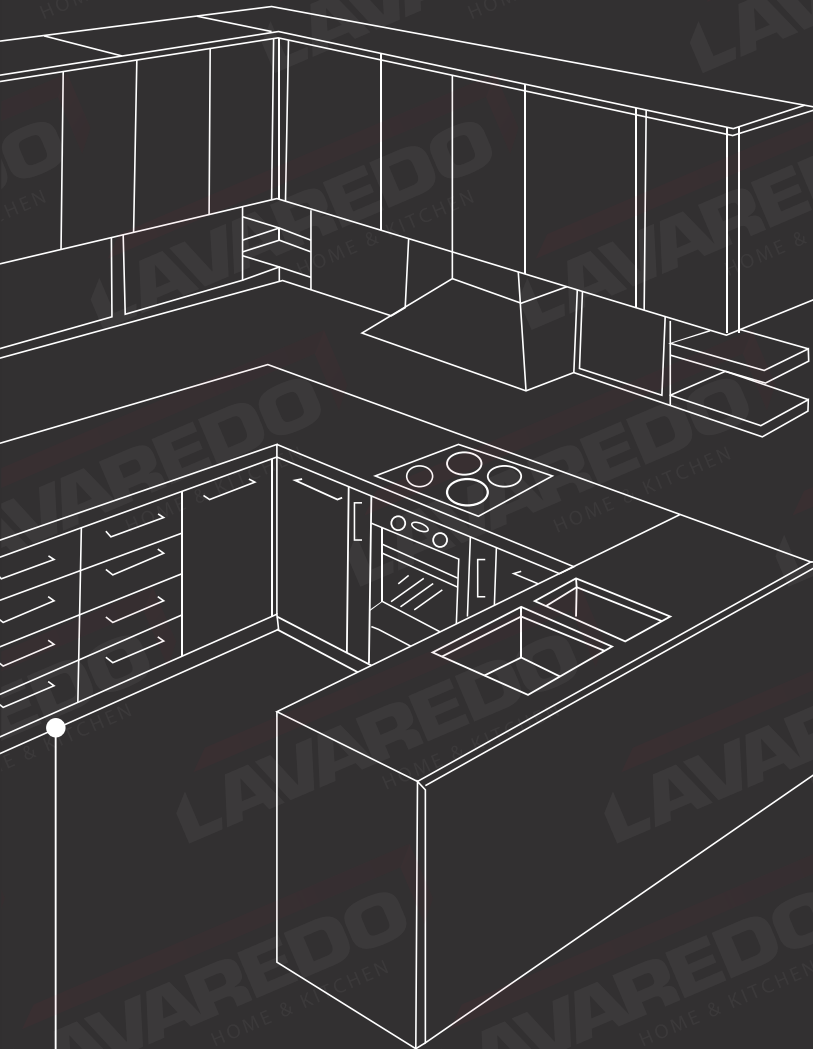

Tall Oven & Microwave

600 x 580 x 2280 mm

Tall Oven

600 x 580 x 2280 mm

Tall Pantry

400 x 580 x 2280 mm
500 x 580 x 2280 mm
600 x 580 x 2280 mm

Base Cabinets

Toe Kick Options

1. Aluminum Dust Cover for Easy Maintenance
2. Same Material as Door Panel

Base Spice Pull Out

150 x 580 x 830 mm
 200 x 580 x 830 mm
 300 x 580 x 830 mm

Base Single Door

300 x 580 x 830 mm
 400 x 580 x 830 mm
 450 x 580 x 830 mm
 600 x 580 x 830 mm