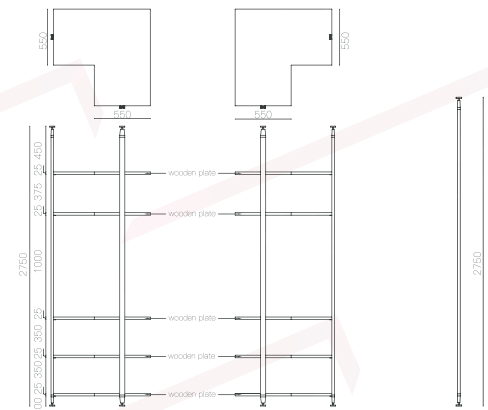

Top View

LVPT-001

available for both top-to-floor and wall-to-floor pillar type

LVPT-002

available for both top-to-floor and wall-to-floor pillar type

LVPT-003

available for both top-to-floor and wall-to-floor pillar type

LVPT-004

available for both top-to-floor and wall-to-floor pillar type

LVPT-005

available for both top-to-floor and wall-to-floor pillar type

LVPT-006

available for both top-to-floor and wall-to-floor pillar type

LVPT-007

available for both top-to-floor and wall-to-floor pillar type

side end pillar

- * Standard configuration: glass shelf, hanging rod.
- * optional configuration: HERA or RAPHEE wardrobe storage unit.
- * green drawing is taller height of glass wardrobe.
- * exclude wooden board.

W664 x H40 mm.

W764 x H40 mm.

W864 x H40 mm.

FRONT PANEL FOR SHELF

Specification (WxDxH)

W564 x H50 mm.

W664 x H50 mm.

W764 x H50 mm.