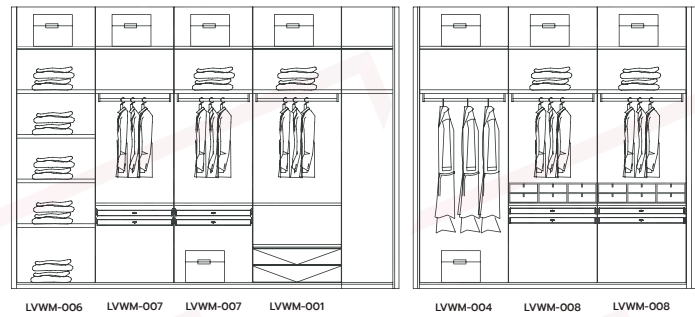

LVPT-007

available for both top-to-floor and wall-to-floor pillar type

side end pillar

- * Standard configuration: glass shelf, hanging rod.
- * optional configuration: HERA or RAPHEE wardrobe storage unit.
- * green drawing is taller height of glass wardrobe.
- * exclude wooden board.

WALL-MOUNTED CLOSET

ALUMINIUM APPLICATION FOR CLOAKROOM

WALL- MOUNTED CLOSET

Design Reference

Elevation

A

B

Top View