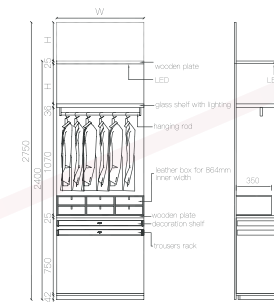

LVPT-007

available for both top-to-floor and wall-to-floor pillar type

side end pillar

- * Standard configuration: glass shelf, hanging rod.
- * optional configuration: HERA or RAPHEE wardrobe storage unit.
- * green drawing is taller height of glass wardrobe.
- * exclude wooden board.

LVWM-008

LVWM-009

- * Standard configuration: glass shelf, hanging rod.
- * optional configuration: HERA or RAPHIE wardrobe storage unit.
- * green drawing is taller height of glass wardrobe.
- * exclude wooden board.

WINE STORAGE

HIGH-END ALUMINIUM APPLICATION

ACCESSORIES

SHELF

Specification (WxDxH)
(W600-1000) x D400 x H36 mm.

HOLDER

Specification (WxH)

W564 x H40 mm.

W664 x H40 mm.

W764 x H40 mm.

W864 x H40 mm.

FRONT PANEL FOR SHELF

Specification (WxDxH)

W564 x H50 mm.

W664 x H50 mm.

W764 x H50 mm.