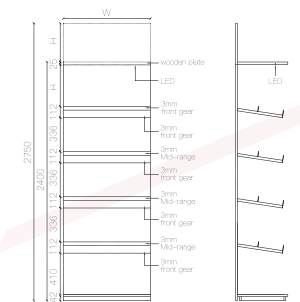

LVWM-008

LVWM-009

- * Standard configuration: glass shelf, hanging rod.
- * optional configuration: HERA or RAPHIE wardrobe storage unit.
- * green drawing is taller height of glass wardrobe.
- * exclude wooden board.

WINE STORAGE

HIGH-END ALUMINIUM APPLICATION

ACCESSORIES

SHELF

Specification (WxDxH)
(W600-1000) x D400 x H36 mm.

HOLDER

Specification (WxH)

W564 x H40 mm.

W664 x H40 mm.

W764 x H40 mm.

W864 x H40 mm.

FRONT PANEL FOR SHELF

Specification (WxDxH)

W564 x H50 mm.

W664 x H50 mm.

W764 x H50 mm.

W864 x H50 mm.

*Add-on LED Available

RACK

Specification (WxDxH)

W600 x D100 x H60 mm.

W800 x D100 x H60 mm.

W900 x D100 x H60 mm.

BORDEAUX RED