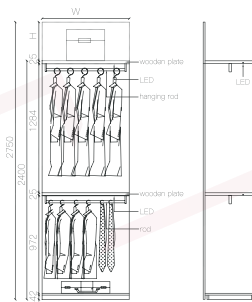

ALUMINIUM APPLICATION FOR CLOAKROOM

WALL- MOUNTED CLOSET

Design Reference

Elevation

A

B

Top View

Module Of Product

LVWM-001

LVWM-002

LVWM-003

LVWM-004

LVWM-005

LVWM-006

LVWM-007

LVWM-008

LVWM-009

- Standard configuration: glass shelf, hanging rod.
- optional configuration: HERA or RAPHIE wardrobe storage unit.
- green drawing is taller height of glass wardrobe.
- exclude wooden board.