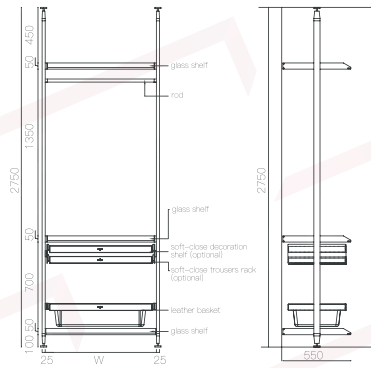

OPEN SHELF

OPEN SHELF

PILLAR STAND BOOK CABINET

Module Of Product

side end pillar

LVOS-001

available for both top-to-floor and wall-to-floor pillar type (including 6 pc of glass shelf.)

LVOS-002

Top View

LVPT-001

available for both top-to-floor and wall-to-floor pillar type

LVPT-002

available for both top-to-floor and wall-to-floor pillar type

LVPT-003

available for both top-to-floor and wall-to-floor pillar type

LVPT-004

available for both top-to-floor and wall-to-floor pillar type

LVPT-005

available for both top-to-floor and wall-to-floor pillar type

LVPT-006

available for both top-to-floor and wall-to-floor pillar type

LVPT-007

available for both top-to-floor and wall-to-floor pillar type

side end pillar

- * Standard configuration: glass shelf, hanging rod.
- * optional configuration: HERA or RAPHEE wardrobe storage unit.
- * green drawing is taller height of glass wardrobe.
- * exclude wooden board.