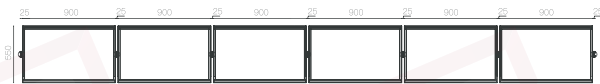

available for both top-to-floor and wall-to-floor pillar type (including 3 pc of glass shelf.)

PILLAR-TYPE CLOSET

ALUMINIUM APPLICATION FOR CLOAKROOM

PILLAR-TYPE CLOSET

Design Reference

Elevation

Module Of Product

Top View

LVPT-001

available for both top-to-floor and wall-to-floor pillar type

LVPT-002

available for both top-to-floor and wall-to-floor pillar type

LVPT-003

available for both top-to-floor and wall-to-floor pillar type