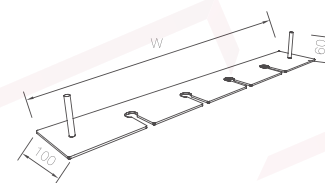

WINE STORAGE

HIGH-END ALUMINIUM APPLICATION

ACCESSORIES

SHELF

Specification (WxDxH)
(W600-1000) x D400 x H36 mm.

HOLDER

Specification (WxH)

W564 x H40 mm.

W664 x H40 mm.

W764 x H40 mm.

W864 x H40 mm.

FRONT PANEL FOR SHELF

Specification (WxDxH)

W564 x H50 mm.

W664 x H50 mm.

W764 x H50 mm.

W864 x H50 mm.

*Add-on LED Available

RACK

Specification (WxDxH)

W600 x D100 x H60 mm.

W800 x D100 x H60 mm.

W900 x D100 x H60 mm.

BORDEAUX RED

BORDEAUX RED

ACCESSORIES

CENTER ISLAND CABINET

Specification (WxDxH)
1600 x 800 x 923 mm.

LIGHT

ACCESSORIES

ζαλω LED IP20

COB NO DOT LED 8mm.
Warm White 3000K with Aluminium Case