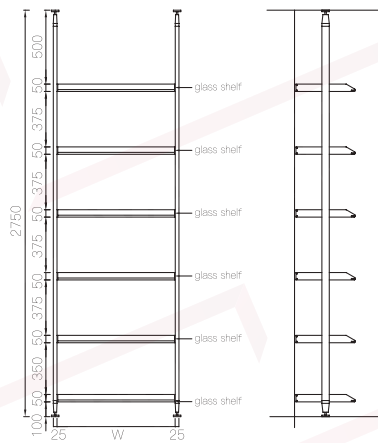

OPEN SHELF

OPEN SHELF

PILLAR STAND BOOK CABINET

Module Of Product

side end pillar

LVOS-001

available for both top-to-floor and wall-to-floor pillar type (including 6 pc of glass shelf.)

LVOS-002

available for both top-to-floor and wall-to-floor pillar type (including 3 pc of glass shelf.)

PILLAR-TYPE CLOSET

ALUMINIUM APPLICATION FOR CLOAKROOM

PILLAR-TYPE CLOSET

Design Reference

Elevation

Module Of Product

Top View

LVPT-001

available for both top-to-floor and wall-to-floor pillar type

LVPT-002

available for both top-to-floor and wall-to-floor pillar type

LVPT-003

available for both top-to-floor and wall-to-floor pillar type