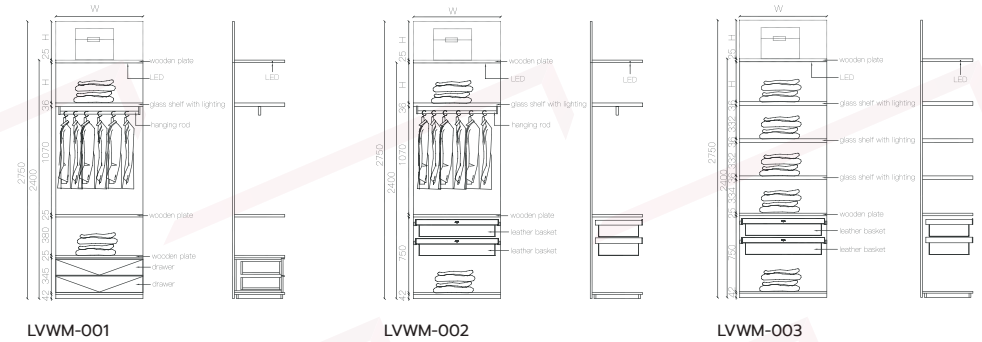

LVWM-001

LVWM-002

LVWM-003