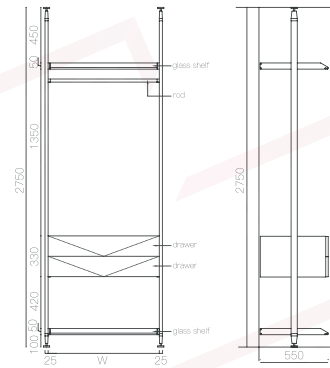

Top View

LVPT-001

available for both top-to-floor and wall-to-floor pillar type

LVPT-002

available for both top-to-floor and wall-to-floor pillar type

LVPT-003

available for both top-to-floor and wall-to-floor pillar type

LVPT-004

available for both top-to-floor and wall-to-floor pillar type

LVPT-005

available for both top-to-floor and wall-to-floor pillar type

LVPT-006

available for both top-to-floor and wall-to-floor pillar type

LVPT-007

available for both top-to-floor and wall-to-floor pillar type

side end pillar

- * Standard configuration: glass shelf, hanging rod.
- * optional configuration: HERA or RAPHEE wardrobe storage unit.
- * green drawing is taller height of glass wardrobe.
- * exclude wooden board.

W664 x H40 mm.

W764 x H40 mm.

W864 x H40 mm.

FRONT PANEL FOR SHELF

Specification (WxDxH)

W564 x H50 mm.

W664 x H50 mm.

W764 x H50 mm.