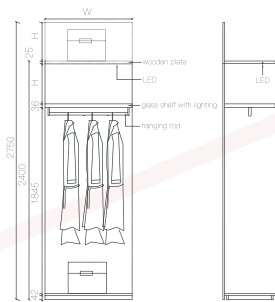

ALUMINIUM APPLICATION FOR CLOAKROOM

WALL- MOUNTED CLOSET

Design Reference

Elevation

A

B

Top View

Module Of Product

LVWM-001

LVWM-002

LVWM-003

LVWM-004

LVWM-005

LVWM-006

LVWM-007

LVWM-008

LVWM-009

- Standard configuration: glass shelf, hanging rod.
- optional configuration: HERA or RAPHIE wardrobe storage unit.
- green drawing is taller height of glass wardrobe.
- exclude wooden board.