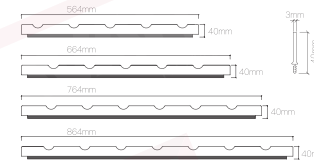

LVWM-008

LVWM-009

- * Standard configuration: glass shelf, hanging rod.
- * optional configuration: HERA or RAPHIE wardrobe storage unit.
- * green drawing is taller height of glass wardrobe.
- * exclude wooden board.

WINE STORAGE

HIGH-END ALUMINIUM APPLICATION

ACCESSORIES

SHELF

Specification (WxDxH)
(W600-1000) x D400 x H36 mm.

HOLDER

Specification (WxH)

W564 x H40 mm.

W664 x H40 mm.

W764 x H40 mm.

W864 x H40 mm.

FRONT PANEL FOR SHELF

Specification (WxDxH)

W564 x H50 mm.

W664 x H50 mm.

W764 x H50 mm.

W864 x H50 mm.

*Add-on LED Available

RACK

Specification (WxDxH)

W600 x D100 x H60 mm.

W800 x D100 x H60 mm.

W900 x D100 x H60 mm.

BORDEAUX RED