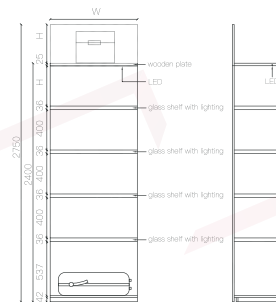

ALUMINIUM APPLICATION FOR CLOAKROOM

WALL- MOUNTED CLOSET

Design Reference

Elevation

A

B

Top View

Module Of Product

LVWM-001

LVWM-002

LVWM-003

LVWM-004

LVWM-005

LVWM-006

LVWM-007

LVWM-008

LVWM-009

- Standard configuration: glass shelf, hanging rod.
- optional configuration: HERA or RAPHIE wardrobe storage unit.
- green drawing is taller height of glass wardrobe.
- exclude wooden board.