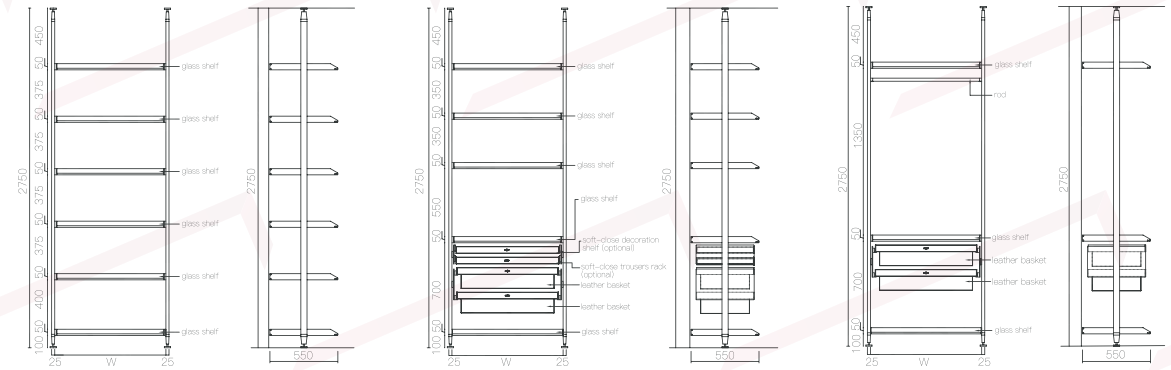

OPEN SHELF

OPEN SHELF

PILLAR STAND BOOK CABINET

Module Of Product

side end pillar

LVOS-001

available for both top-to-floor and wall-to-floor pillar type (including 6 pc of glass shelf.)

LVOS-002

available for both top-to-floor and wall-to-floor pillar type (including 3 pc of glass shelf.)

PILLAR-TYPE CLOSET

ALUMINIUM APPLICATION FOR CLOAKROOM

PILLAR-TYPE CLOSET

Design Reference

Elevation

Module Of Product

Top View

LVPT-001

available for both top-to-floor and wall-to-floor pillar type

LVPT-002

available for both top-to-floor and wall-to-floor pillar type

LVPT-003

available for both top-to-floor and wall-to-floor pillar type

LVPT-004

available for both top-to-floor and wall-to-floor pillar type

LVPT-005

available for both top-to-floor and wall-to-floor pillar type

LVPT-006

available for both top-to-floor and wall-to-floor pillar type