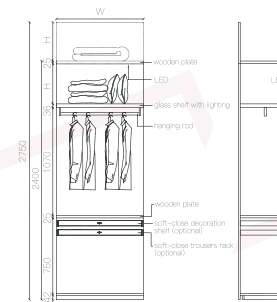

ALUMINIUM APPLICATION FOR CLOAKROOM

WALL- MOUNTED CLOSET

Design Reference

Elevation

A

B

Top View

Module Of Product

LVWM-001

LVWM-002

LVWM-003

LVWM-004

LVWM-005

LVWM-006

LVWM-007

LVWM-008

LVWM-009

- Standard configuration: glass shelf, hanging rod.
- optional configuration: HERA or RAPHIE wardrobe storage unit.
- green drawing is taller height of glass wardrobe.
- exclude wooden board.