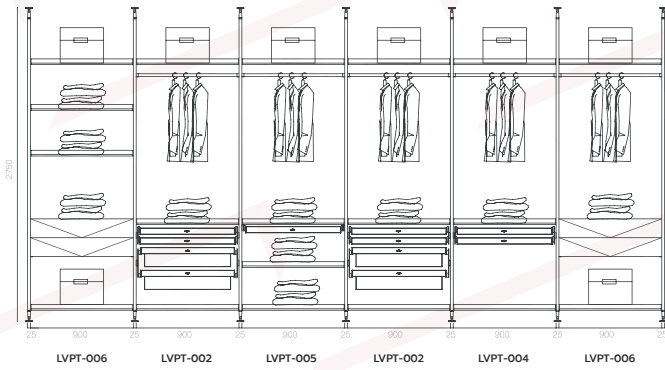

OPEN SHELF

OPEN SHELF

PILLAR STAND BOOK CABINET

Module Of Product

side end pillar

LVOS-001

available for both top-to-floor and wall-to-floor pillar type (including 6 pc of glass shelf.)

LVOS-002

available for both top-to-floor and wall-to-floor pillar type (including 3 pc of glass shelf.)

PILLAR-TYPE CLOSET

ALUMINIUM APPLICATION FOR CLOAKROOM

PILLAR-TYPE CLOSET

Design Reference

Elevation

Module Of Product

Top View

LVPT-001

available for both top-to-floor and wall-to-floor pillar type

LVPT-002

available for both top-to-floor and wall-to-floor pillar type

LVPT-003

available for both top-to-floor and wall-to-floor pillar type

LVPT-004

available for both top-to-floor and wall-to-floor pillar type

LVPT-005

available for both top-to-floor and wall-to-floor pillar type

LVPT-006

available for both top-to-floor and wall-to-floor pillar type