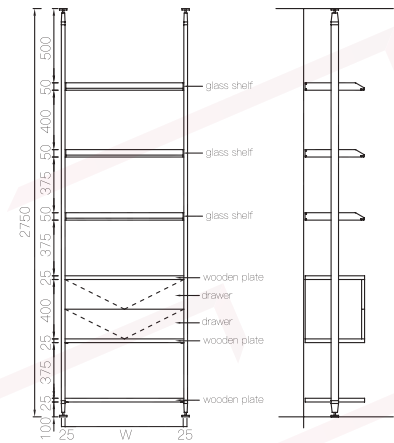

OPEN SHELF

OPEN SHELF

PILLAR STAND BOOK CABINET

Module Of Product

side end pillar

LVOS-001

available for both top-to-floor and wall-to-floor pillar type (including 6 pc of glass shelf.)

LVOS-002

available for both top-to-floor and wall-to-floor pillar type (including 3 pc of glass shelf.)

PILLAR-TYPE CLOSET

ALUMINIUM APPLICATION FOR CLOAKROOM

PILLAR-TYPE CLOSET

Design Reference

Elevation

Module Of Product

Top View

LVPT-001

available for both top-to-floor and wall-to-floor pillar type

LVPT-002

available for both top-to-floor and wall-to-floor pillar type

LVPT-003

available for both top-to-floor and wall-to-floor pillar type

W664 x H40 mm.

W764 x H40 mm.

W864 x H40 mm.

FRONT PANEL FOR SHELF

Specification (WxDxH)

W564 x H50 mm.

W664 x H50 mm.

W764 x H50 mm.