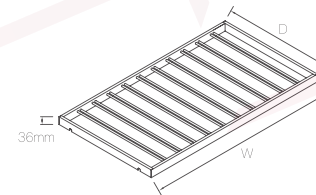

LVWM-008

LVWM-009

- * Standard configuration: glass shelf, hanging rod.
- * optional configuration: HERA or RAPHIE wardrobe storage unit.
- * green drawing is taller height of glass wardrobe.
- * exclude wooden board.

WINE STORAGE

HIGH-END ALUMINIUM APPLICATION

ACCESSORIES

SHELF

Specification (WxDxH)
(W600-1000) x D400 x H36 mm.

HOLDER

Specification (WxH)

W564 x H40 mm.

W664 x H40 mm.

W764 x H40 mm.

W864 x H40 mm.

FRONT PANEL FOR SHELF

Specification (WxDxH)

W564 x H50 mm.

W664 x H50 mm.

W764 x H50 mm.