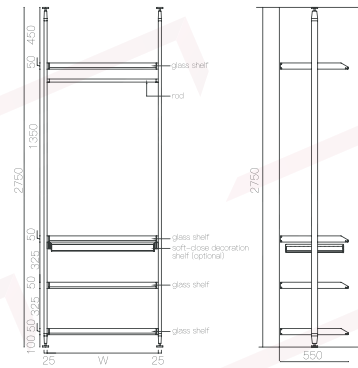

Top View

LVPT-001

available for both top-to-floor and wall-to-floor pillar type

LVPT-002

available for both top-to-floor and wall-to-floor pillar type

LVPT-003

available for both top-to-floor and wall-to-floor pillar type

LVPT-004

available for both top-to-floor and wall-to-floor pillar type

LVPT-005

available for both top-to-floor and wall-to-floor pillar type

LVPT-006

available for both top-to-floor and wall-to-floor pillar type

LVPT-007

available for both top-to-floor and wall-to-floor pillar type

side end pillar

- * Standard configuration: glass shelf, hanging rod.
- * optional configuration: HERA or RAPHEE wardrobe storage unit.
- * green drawing is taller height of glass wardrobe.
- * exclude wooden board.

W664 x H40 mm.

W764 x H40 mm.

W864 x H40 mm.

FRONT PANEL FOR SHELF

Specification (WxDxH)

W564 x H50 mm.

W664 x H50 mm.

W764 x H50 mm.