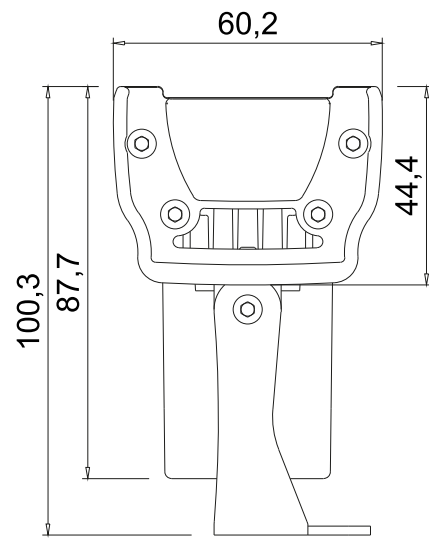

PHYSICAL

Body	Extruded Aluminium
Dimensions	W40*H60*L1000mm
Finish	Powdear Coating
IP Rating	IP67

OPTICAL

Lamp	LED
Cover	Clear Tempered glass
Beam Angle	8°/10°/15°/45°/60°/80°/ 10°30°/20°45°/15°65°/15°45°
Color Temp.	Single Color
LED Chip	CREE OSRAM
Lumen Output	+85lm / W
Color rendering i(Ra):	>82
Power factor (PF):	>0.9

PHYSICAL

Body	Extruded Aluminium
Dimensions	W34*H65*L1000mm
Finish	Powdear Coating
IP Rating	IP65

OPTICAL

Lamp	LED
Cover	Clear Tempered glass
Beam Angle	8°/10°/15°/45°/60°/80°/ 10°30°/20°45°/15°65°/15°45°
Color Temp.	Single Color
LED Chip	CREE OSRAM
Lumen Output	+85lm / W
Color rendering i(Ra):	>82
Power factor (PF):	>0.9

PHYSICAL

Body	Extruded Aluminium
Dimensions	W60*H100*L1000mm
Finish	Powdear Coating
IP Rating	IP67

OPTICAL

Lamp	LED
Cover	Clear Tempered glass
Beam Angle	8°/10°/15°/45°/60°/80°/ 10°30°/20°45°/15°65°/15°45°
Color Temp.	Mono Color, RGB, RGBW
LED Chip	CREE OSRAM
Lumen Output	+85lm / W
Color rendering i(Ra):	>82
Power factor (PF):	>0.9