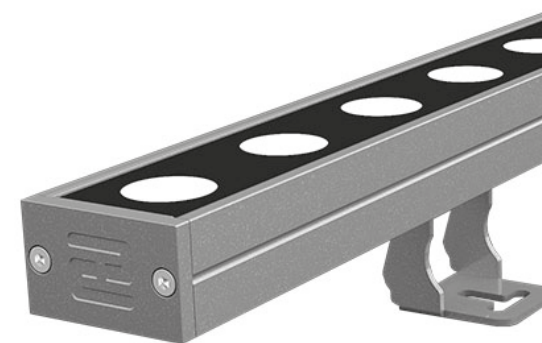

Ref.	Wattage	Voltage	Color Temp	Beam	Control
HD-W01724WX	24*1W	DC24V/AC220V	Single Color	8°/10°/15°/45°/60°/80°/ 10°30°/20°45°/15°65°/15°45°	On/Off
HD-W01730WX	36*1W	DC24V/AC220V	Single Color	8°/10°/15°/45°/60°/80°/ 10°30°/20°45°/15°65°/15°45°	On/Off
HD-W01718R3	24*1W(3in1)	DC24V	RGB	8°/10°/15°/45°/60°/80°/ 10°30°/20°45°/15°65°/15°45°	DMX
HD-W01724R3	24*1.5W(4in1)	DC24V	RGBW	8°/10°/15°/45°/60°/80°/ 10°30°/20°45°/15°65°/15°45°	DMX
HD-W01718R4	24*2W(3in1)	DC24V	RGB	8°/10°/15°/45°/60°/80°/ 10°30°/20°45°/15°65°/15°45°	DMX
HD-W01724R4	24*3W(4in1)	DC24V	RGBW	8°/10°/15°/45°/60°/80°/ 10°30°/20°45°/15°65°/15°45°	DMX