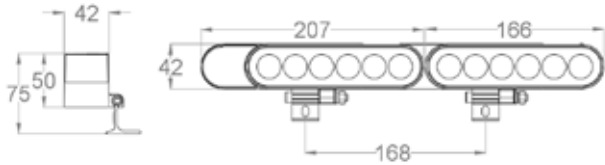

Ref.	Wattage	Voltage	Color Temp	Beam	Control
HD-W1006R3	6*1w	DC24V	RGB	8°/10°/15°/45°/60°/80° / 10°30°/20°45°/15°65°/15°45°	DMX
HD-W1006R4	6*1.5W	DC24V	RGBW	8°/10°/15°/45°/60°/80° / 10°30°/20°45°/15°65°/15°45°	DMX
HD-W1012R3	6*2W	DC24V	RGB	20°/30°/60°/80° / 15°45°	DMX
HD-W1012R4	6*3W	DC24V	RGBW	20°/30°/60°/80° / 15°45°	DMX

Surface Mount Wall Grazer: HD-W01324WX

Product Features

LED wall grazer are one of the most popular lighting fixtures for façade lighting projects. They can be used to create a stunning effect on both large and small projects. We offer a wide range of LED wall grazer, from 12 to 100 watts, in a variety of color temperatures, including RGB, single color, and tunable white.