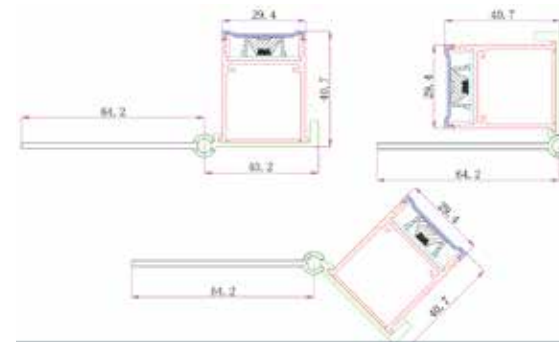

Surface Mount Wall Grazer: HD-w18024

Product Features

LED wall grazer are one of the most popular lighting fixtures for façade lighting projects. They can be used to create a stunning effect on both large and small projects. We offer a wide range of LED wall grazer, from 12 to 100 watts, in a variety of color temperatures, including RGB, single color, and tunable white.