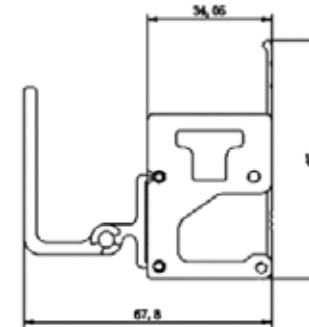

PHYSICAL

Body	Extruded Aluminium
Dimensions	W34*H65*L1000mm
Finish	Powdear Coating
IP Rating	IP65

OPTICAL

Lamp	LED
Cover	Clear Tempered glass
Beam Angle	8°/10°/15°/45°/60°/80°/ 10°30°/20°45°/15°65°/15°45°
Color Temp.	Single Color
LED Chip	CREE | OSRAM
Lumen Output	+85lm / W
Color rendering i(Ra):	>82
Power factor (PF):	>0.9

ELECTRICAL

Power	24*1W
Controller	On/Off
Input voltage	DC24V
Lamp life	50,000 h
Ambient Temp.	-25°C ~ 50°C
Ambient Humidity	-25% ~ +60%
PCB	Excellent heat conductivity aluminum coefficient of heat conductivity ≥ 2.0w/mk
PCB Voltage protection	Reverse voltage protection
PCB Current Stabilization	Integrated current stabilization system

Ref.	Wattage	Voltage	Color Temp	Beam	Control
HD-W08036WX	36*1W	DC24V	Single Color	8°/10°/15°/45°/60°/80°/ 10°30°/20°45°/15°65°/15°45°	On/Off
HD-W08024R3	24*2(3in1)	DC24V	RGB	8°/10°/15°/45°/60°/80°/ 10°30°/20°45°/15°65°/15°45°	DMX
HD-W08024R4	24*2.5(4in1)	DC24V	RGBW	20°/30°/60°/80°/ 15°45°	DMX