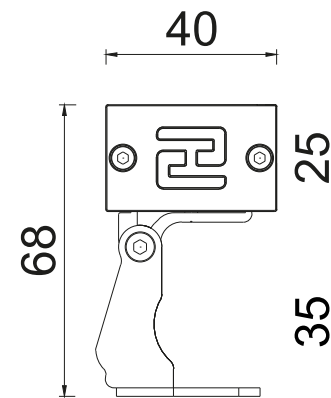

Ref.	Wattage	Voltage	Color Temp	Beam	Control
HD-W01724WX	24*1W	DC24V/AC220V	Single Color	8°/10°/15°/45°/60°/80°/ 10°30°/20°45°/15°65°/15°45°	On/Off
HD-W01730WX	36*1W	DC24V/AC220V	Single Color	8°/10°/15°/45°/60°/80°/ 10°30°/20°45°/15°65°/15°45°	On/Off
HD-W01718R3	24*1W(3in1)	DC24V	RGB	8°/10°/15°/45°/60°/80°/ 10°30°/20°45°/15°65°/15°45°	DMX
HD-W01724R3	24*1.5W(4in1)	DC24V	RGBW	8°/10°/15°/45°/60°/80°/ 10°30°/20°45°/15°65°/15°45°	DMX
HD-W01718R4	24*2W(3in1)	DC24V	RGB	8°/10°/15°/45°/60°/80°/ 10°30°/20°45°/15°65°/15°45°	DMX
HD-W01724R4	24*3W(4in1)	DC24V	RGBW	8°/10°/15°/45°/60°/80°/ 10°30°/20°45°/15°65°/15°45°	DMX