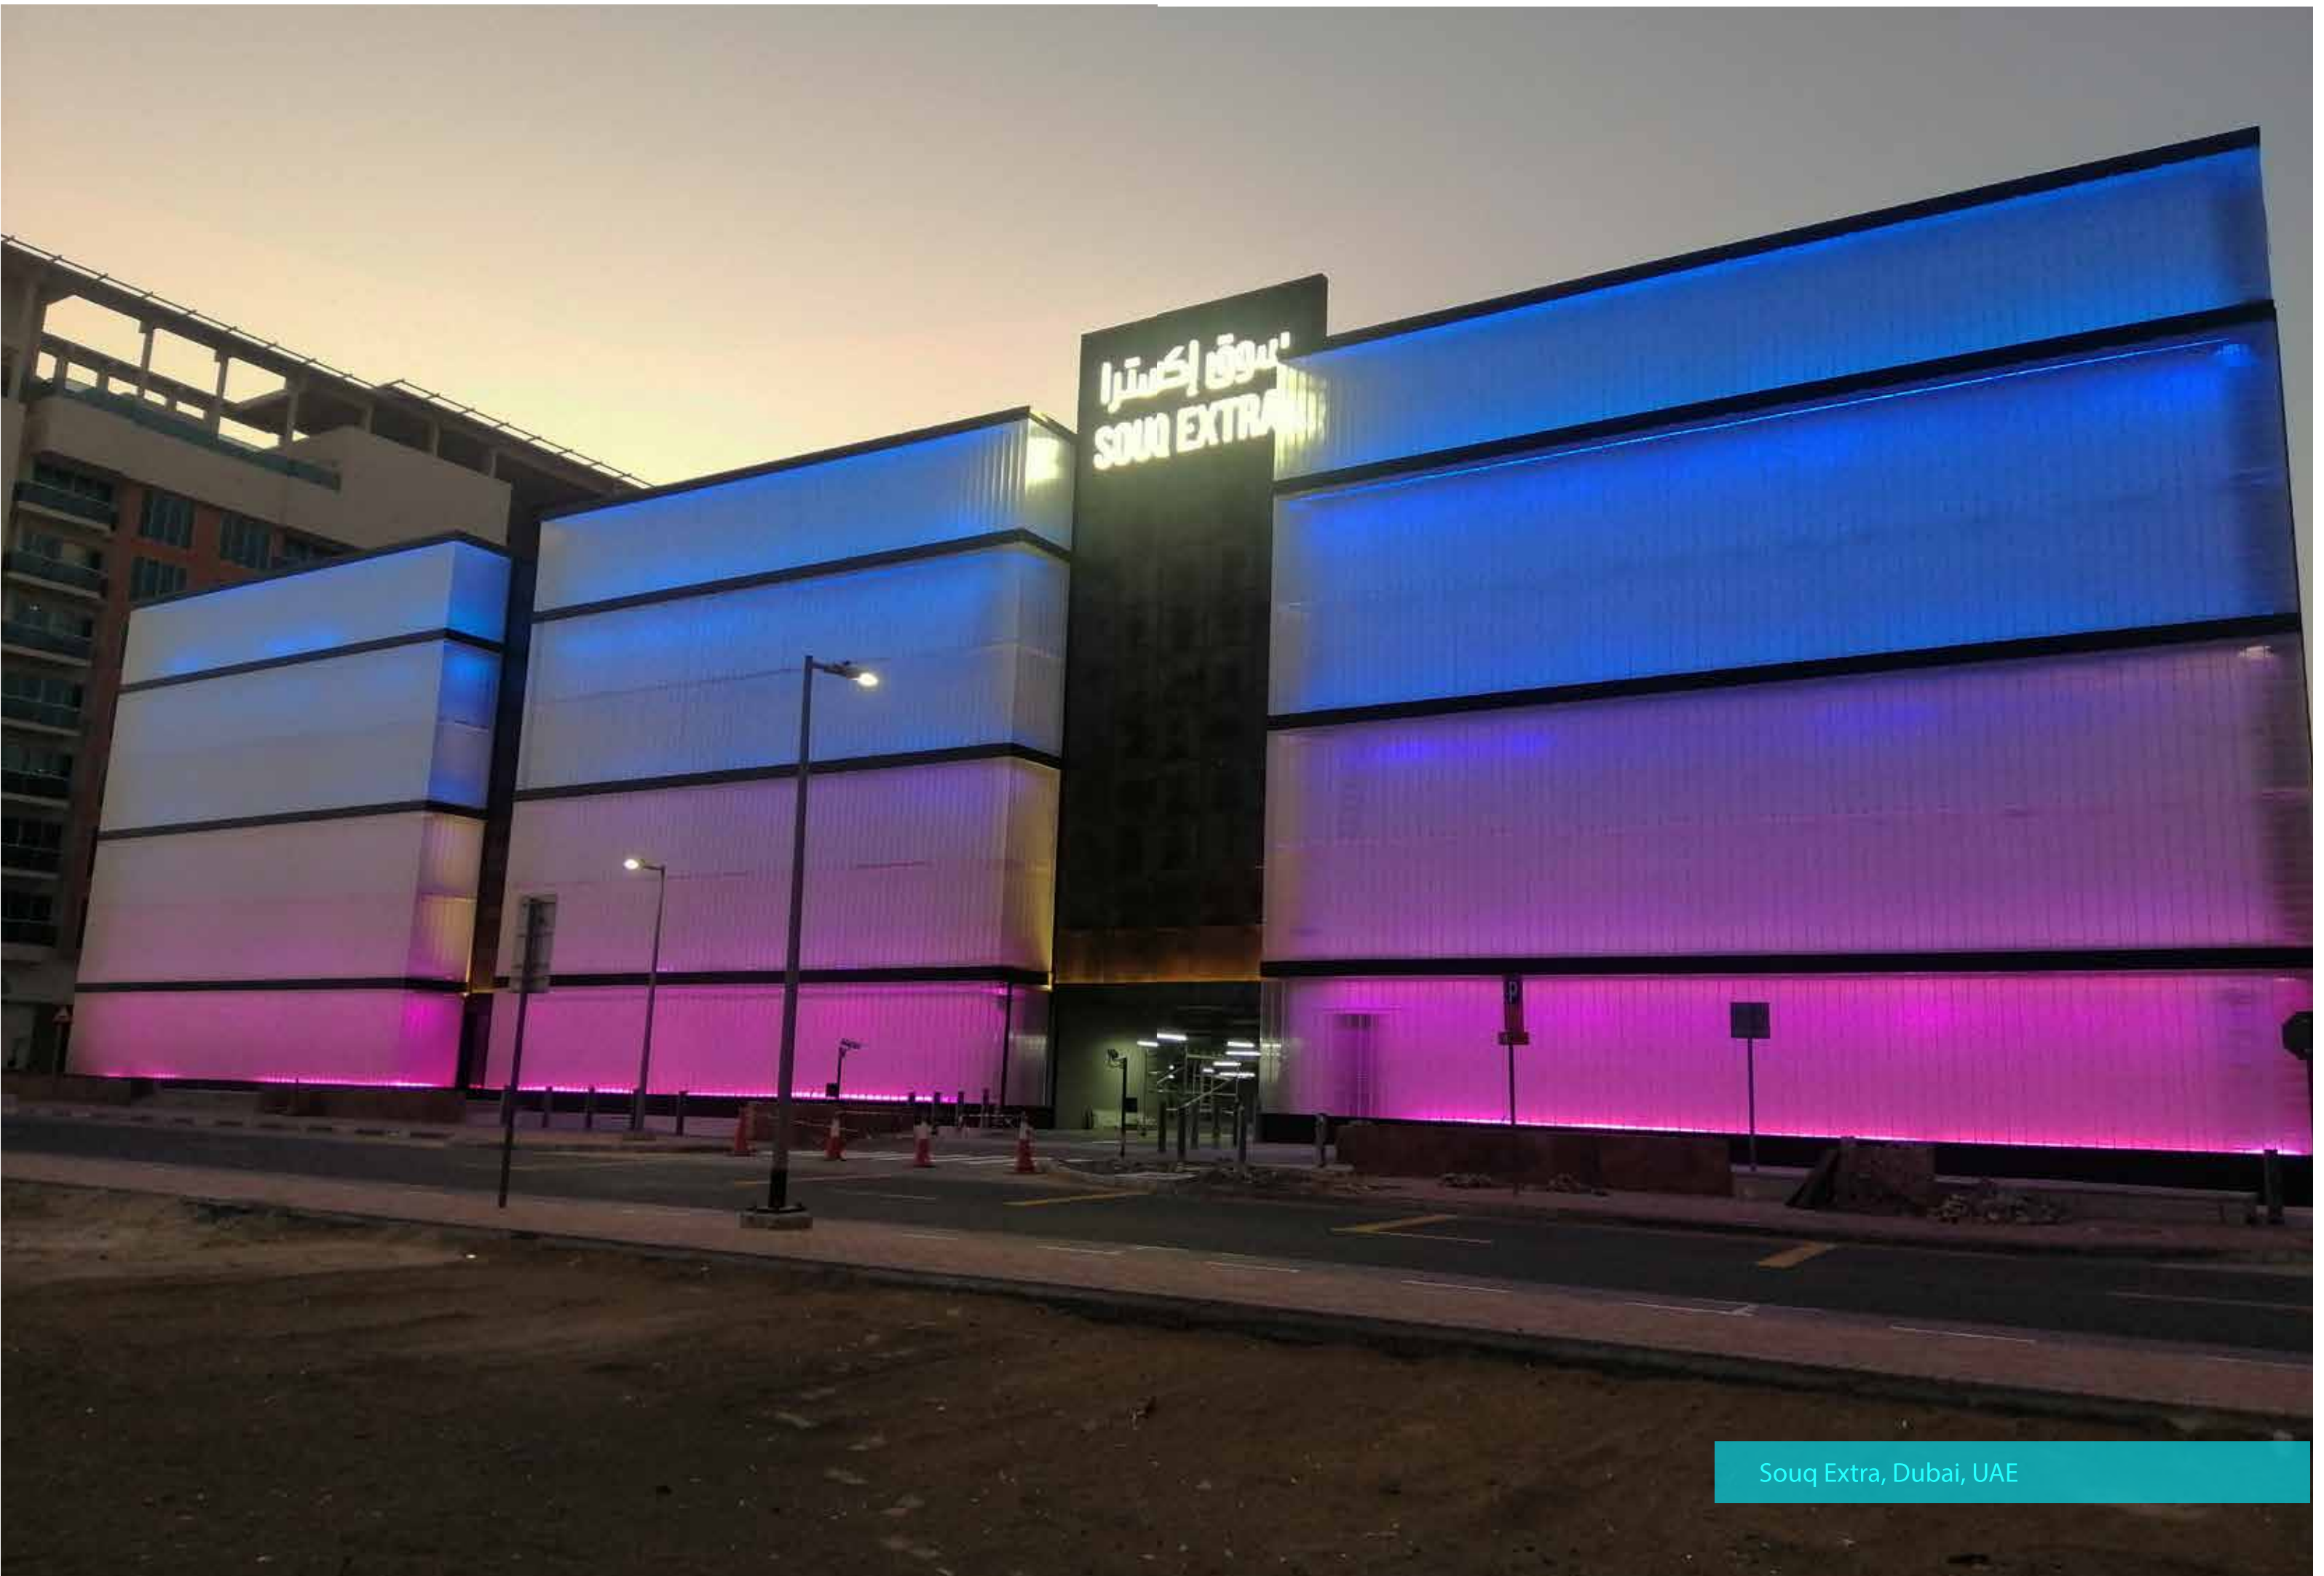

سوق اكسترا
SOUQ EXTRA

Souq Extra, Dubai, UAE