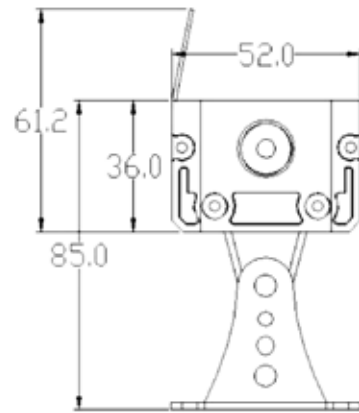

Ref.	Wattage	Voltage	Color Temp	Beam	Control
HD-W19024WX	24*2W	DC24V/AC220V	Single Color	8°/10°/15°/45°/60°/80° / 10*30°/20*45°/15*65°/15*45°	On/Off
HD-W19018R3	18*3W(3in1)	DC24V/AC220V	RGB	20°/30°/60°/80° / 15*45°	DMX
HD-W19018R4	18*4W(4in1)	DC24V/AC220V	RGB	20°/30°/60°/80° / 15*45°	DMX
HD-W19024R4	24*3W(3in1)	DC24V/AC220V	RGBW	20°/30°/60°/80° / 15*45°	DMX
HD-W19024R4	24*4W(4in1)	DC24V/AC220V	RGBW	20°/30°/60°/80° / 15*45°	DMX