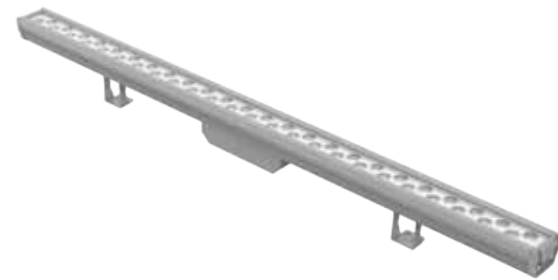

Surface Mount Wall Grazer: HD-W04148WX

Product Features

LED wall grazer are one of the most popular lighting fixtures for façade lighting projects. They can be used to create a stunning effect on both large and small projects. We offer a wide range of LED wall grazer, from 12 to 150 watts, in a variety of color temperatures, including RGB, single color, and tunable white.

PHYSICAL

Body	Extruded Aluminium
Dimensions	W60*H100*L1000mm
Finish	Powdear Coating
IP Rating	IP67

OPTICAL

Lamp	LED
Cover	Clear Tempered glass
Beam Angle	8°/10°/15°/45°/60°/80°/ 10°30°/20°45°/15°65°/15°45°
Color Temp.	Mono Color, RGB, RGBW
LED Chip	CREE | OSRAM
Lumen Output	+85lm / W
Color rendering i(Ra):	>82
Power factor (PF):	>0.9

ELECTRICAL

Power	36W | 48W | 72W
Controller	Switch | Dali | DMX
Input voltage	220V -240V
Lamp life	50,000 h
Ambient Temp.	-25°C ~ 50°C
Ambient Humidity	-25% ~ +60%
PCB	Excellent heat conductivity aluminum coefficient of heat conductivity ≥ 2.0w/mk
PCB Voltage protection	Reverse voltage protection
PCB Current Stabilization	Integrated current stabilization system

Ref.	Wattage	Voltage	Color Temp	Beam	Control
HD-W04148WX	48W	110V - 240V (Integral)	Mono Color	8°/10°/15°/45°/60°/80°/ 10°30°/20°45°/15°65°/15°45°	On/Off
HD-W04160WX	60W	110V - 240V (Integral)	Mono Color	8°/10°/15°/45°/60°/80°/ 10°30°/20°45°/15°65°/15°45°	On/Off
HD-W04148R3	48*1W(3in1)	24V	RGB	20°/30°/60°/80°/ 15°45°	DMX
HD-W04148R4	48*1.5W(4in1)	24V	RGBW	20°/30°/60°/80°/ 15°45°	DMX
HD-W04148W2R3	48*2W(3in1)	24V	RGB	20°/30°/60°/80°/ 15°45°	DMX
HD-W04148W3R4	48*3W(4in1)	24V	RGBW	20°/30°/60°/80°/ 15°45°	DMX

Surface Mount Wall Grazer: HD-w18024

Product Features

LED wall grazer are one of the most popular lighting fixtures for façade lighting projects. They can be used to create a stunning effect on both large and small projects. We offer a wide range of LED wall grazer, from 12 to 100 watts, in a variety of color temperatures, including RGB, single color, and tunable white.