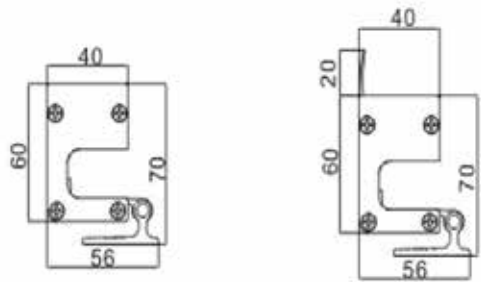

Surface Mount Wall Grazer: HD-W06018WX

Product Features

LED wall grazer are one of the most popular lighting fixtures for façade lighting projects. They can be used to create a stunning effect on both large and small projects. We offer a wide range of LED wall grazer, from 12 to 100 watts, in a variety of color temperatures, including RGB, single color, and tunable white.

PHYSICAL

Body	Extruded Aluminium
Dimensions	W40*H60*L1000mm
Finish	Powdear Coating
IP Rating	IP67

OPTICAL

Lamp	LED
Cover	Clear Tempered glass
Beam Angle	8°/10°/15°/45°/60°/80°/ 10°30°/20°45°/15°65°/15°45°
Color Temp.	Single Color
LED Chip	CREE | OSRAM
Lumen Output	+85lm / W
Color rendering i(Ra):	>82
Power factor (PF):	>0.9

ELECTRICAL

Power	24W | 36W | 48W
Controller	Switch | Dali | DMX
Input voltage	DC24V
Lamp life	50,000 h
Ambient Temp.	-25°C ~ 50°C
Ambient Humidity	-25% ~ +60%
PCB	Excellent heat conductivity aluminum coefficient of heat conductivity ≥ 2.0w/mk
PCB Voltage protection	Reverse voltage protection
PCB Current Stabilization	Integrated current stabilization system

Ref.	Wattage	Voltage	Color Temp	Beam	Control
HD-W06024WX	24*1W	DC24V	Single Color	8°/10°/15°/45°/60°/80°/ 10°30°/20°45°/15°65°/15°45°	On/Off
HD-W06036WX	36*1W	DC24V	Single Color	20°/30°/60°/80°/ 15°45°	On/Off
HD-W06018R3	18*2W(3in1)	DC24V	RGB	20°/30°/60°/80°/ 15°45°	DMX
HD-W06024R3	24*1.5W(3in1)	DC24V	RGB	20°/30°/60°/80°/ 15°45°	DMX
HD-W06018R4	18*2W(4in1)	DC24V	RGBW	20°/30°/60°/80°/ 15°45°	DMX
HD-W06024R4	24*2W(4in1)	DC24V	RGBW	20°/30°/60°/80°/ 15°45°	DMX

Surface Mount Wall Grazer: HD-W08036WX

Product Features

LED wall grazer are one of the most popular lighting fixtures for façade lighting projects. They can be used to create a stunning effect on both large and small projects. We offer a wide range of LED wall grazer, from 12 to 100 watts, in a variety of color temperatures, including RGB, single color, and tunable white.