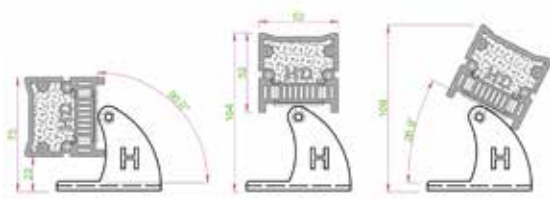

Surface Mount Wall Grazer: HD-W02036WX

Product Features

LED wall grazer are one of the most popular lighting fixtures for façade lighting projects. They can be used to create a stunning effect on both large and small projects. We offer a wide range of LED wall grazer, from 12 to 100 watts, in a variety of color temperatures, including RGB, single color, and tunable white.

PHYSICAL

Body	Extruded Aluminium
Dimensions	W52*H109*L1000mm
Finish	Powdear Coating
IP Rating	IP67

OPTICAL

Lamp	LED
Cover	Clear Tempered glass
Beam Angle	8°/10°/15°/45°/60°/80° / 10°*30°/20°*45°/15°*65°/15°*45°
Color Temp.	Mono Color, RGB, RGBW
LED Chip	CREE | OSRAM
Lumen Output	+85lm / W
Color rendering i(Ra):	>82
Power factor (PF):	>0.9

ELECTRICAL

Power	24W | 36W | 60W |72W
Controller	Switch | Dali | DMX
Input voltage	220V -240V (Mono) | 24V (RGB, RGBW)
Lamp life	50,000 h
Ambient Temp.	-25° C ~ 50° C
Ambient Humidity	-25% ~ +60%
PCB	Excellent heat conductivity aluminum coefficient of heat conductivity ≥ 2.0w/mk
PCB Voltage protection	Reverse voltage protection
PCB Current Stabilization	Integrated current stabilization system

Ref.	Wattage	Voltage	Color Temp	Beam	Control
HD-W02036WX	36W	110V - 240V (Integral)	Mono Color	8°/10°/15°/45°/60°/80° / 10°*30°/20°*45°/15°*65°/15°*45°	On/Off
HD-W02045WX	45W	110V - 240V (Integral)	Mono Color	8°/10°/15°/45°/60°/80° / 10°*30°/20°*45°/15°*65°/15°*45°	On/Off
HD-W02060WX	60W	110V - 240V (Integral)	Mono Color	8°/10°/15°/45°/60°/80° / 10°*30°/20°*45°/15°*65°/15°*45°	On/Off
HD-W02024WX	72W	110V - 240V (Integral)	Mono Color	8°/10°/15°/45°/60°/80° / 10°*30°/20°*45°/15°*65°/15°*45°	On/Off
HD-W02024R3	24*3W	24V	RGB	20°/30°/60°/80° / 15°*45°	DMX
HD-W02024R4	24*4W	24V	RGBW	20°/30°/60°/80° / 15°*45°	DMX
HD-W02036R3	32*2W	110V - 240V (Integral)	RGB	20°/30°/60°/80° / 15°*45°	DMX
HD-W02024R4	36*2W	110V - 240V (Integral)	RGBW	20°/30°/60°/80° / 15°*45°	DMX

Surface Mount Wall Grazer: HD-W04054WX

Product Features

LED wall grazer are one of the most popular lighting fixtures for façade lighting projects. They can be used to create a stunning effect on both large and small projects. We offer a wide range of LED wall grazer, from 12 to 100 watts, in a variety of color temperatures, including RGB, single color, and tunable white.