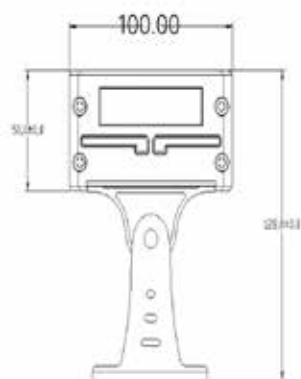

Ref.	Wattage	Voltage	Color Temp	Beam	Control
HD-W04048R3	96W	110V - 240V (Integral)	RGB | RGBW	15°/30°/60°/80°/15*45°	DMX
HD-W04048R4	144W	110V - 240V (Integral)	RGBW	15°/30°/60°/80°/15*45°	DMX
HD-W04072R3	144W	110V - 240V (Integral)	RGB | RGBW	15°/30°/60°/80°/15*45°	DMX
HD-W04072R4	126W	110V - 240V (Integral)	RGBW	15°/30°/60°/80°/15*45°	DMX

Surface Mount Wall Grazer: HDW01018WX

Product Features

LED wall grazer are one of the most popular lighting fixtures for façade lighting projects. They can be used to create a stunning effect on both large and small projects. We offer a wide range of LED wall grazer, from 12 to 100 watts, in a variety of color temperatures, including RGB, single color, and tunable white.