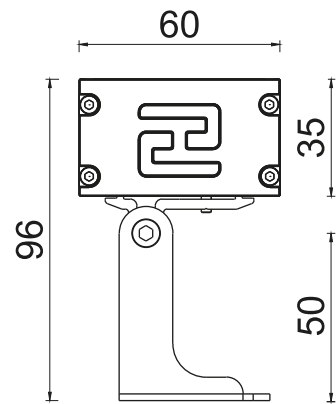

Ref.	Wattage	Voltage	Color Temp	Beam	Control
HD-W01654WX	54*1W	DC24V/AC220V	Single Color	8°/10°/15°/45°/60°/80°/ 10°30°/20°45°/15°65°/15°45°	DMX
HD-W01648R3	36*1W(3in1)	DC24V/AC220V	RGB	8°/10°/15°/45°/60°/80°/ 10°30°/20°45°/15°65°/15°45°	DMX
HD-W01672R3	48*1.5W(3in1)	DC24V/AC220V	RGB	8°/10°/15°/45°/60°/80°/ 10°30°/20°45°/15°65°/15°45°	DMX
HD-W01648R4	36*1wW(4in1)	DC24V/AC220V	RGBW	8°/10°/15°/45°/60°/80°/ 10°30°/20°45°/15°65°/15°45°	DMX
HD-W01672R4	48*1.5W(4in1)	DC24V/AC220V	RGBW	8°/10°/15°/45°/60°/80°/ 10°30°/20°45°/15°65°/15°45°	DMX

Surface Mount Wall Grazer: HD-W01718WX

Product Features

LED wall grazer are one of the most popular lighting fixtures for façade lighting projects. They can be used to create a stunning effect on both large and small projects. We offer a wide range of LED wall grazer, from 12 to 100 watts, in a variety of color temperatures, including RGB, single color, and tunable white.