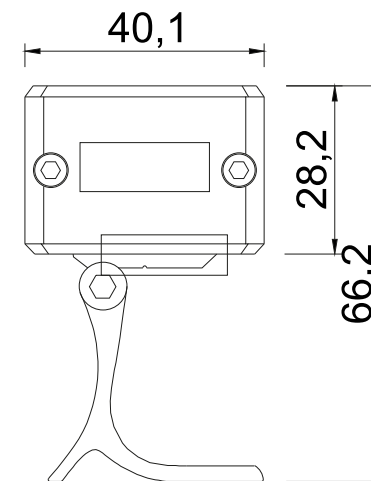

Ref.	Wattage	Voltage	Color Temp	Beam	Control
HD-W07024WX	24*1W	DC24V/AC222V	Single Color	8°/10°/15°/45°/60°/80° / 10°30°/20°45°/15°65°/15°45°	On/Off
HD-W07024R3	24*1W(3in1)	DC24V	RGB	20°/30°/60°/80° / 15°45°	DMX
HD-W07024R4	24*1.5W(4in1)	DC24V	RGBW	20°/30°/60°/80° / 15°45°	DMX
HD-W07048R3	24*2W(3in1)	DC24V	RGB	20°/30°/60°/80° / 15°45°	DMX
HD-W07048R4	24*3W(4in1)	DC24V	RGBW	20°/30°/60°/80° / 15°45°	DMX