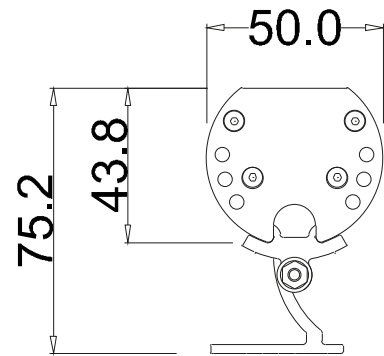

Ref.	Wattage	Voltage	Color Temp	Beam	Control
HD-W05024WX	24W	110V - 240V (Integral)	Mono Color	8°/10°/15°/45°/60°/80°/ 10°30°/20°45°/15°65°/15°45°	On/Off
HD-W05036WX	36W	110V - 240V (Integral)	Mono Color	8°/10°/15°/45°/60°/80°/ 10°30°/20°45°/15°65°/15°45°	On/Off
HD-W05024R3	24W	24V	RGB	20°/30°/60°/80°/ 15°45°	DMX
HD-W05024R4	36W	24V	RGBW	20°/30°/60°/80°/ 15°45°	DMX
HD-W05048R3	48W	24V	RGB	20°/30°/60°/80°/ 15°45°	DMX
HD-W05048R4	72W	24V	RGBW	20°/30°/60°/80°/ 15°45°	DMX

Surface Mount Wall Grazer: HD-W014

Product Features

LED wall grazer are one of the most popular lighting fixtures for façade lighting projects. They can be used to create a stunning effect on both large and small projects. We offer a wide range of LED wall grazer, from 12 to 100 watts, in a variety of color temperatures, including RGB, single color, and tunable white.