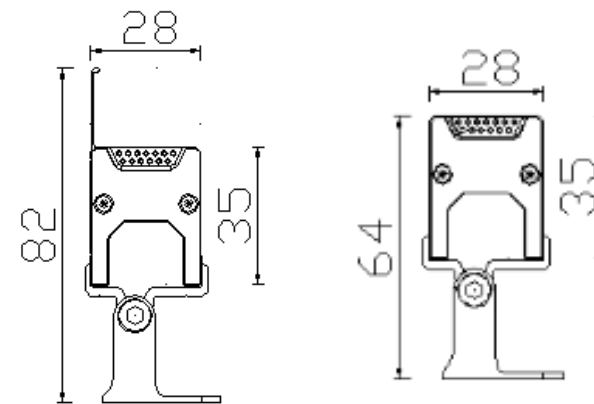

Ref.	Wattage	Voltage	Color Temp	Beam	Control
HD-W014	24*1.5W	DC24V	RGBW	8°/10°/15°/45°/60°/80°/ 10°30°/20°45°/15°65°/15°45°	DMX