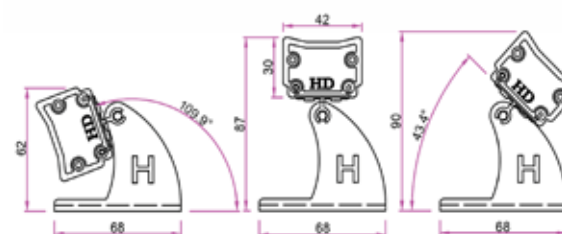

Ref.	Wattage	Voltage	Color Temp	Beam	Control
HD-W01030WX	30W	110V - 240V (Integral)	Mono Color	8°/10°/15°/45°/60°/80°/ 10*30°/20*45°/15*65°/15*45°	On/Off
HD-W01024WX	24W	110V - 240V (Integral)	Mono Color	8°/10°/15°/45°/60°/80°/ 10*30°/20*45°/15*65°/15*45°	On/Off
HD-W01018WX	18W	110V - 240V (Integral)	Mono Color	8°/10°/15°/45°/60°/80°/ 10*30°/20*45°/15*65°/15*45°	On/Off
HDW01012WX	12W	110V - 240V (Integral)	Mono Color	8°/10°/15°/45°/60°/80°/ 10*30°/20*45°/15*65°/15*45°	On/Off
HD-W01024R3	24W	24V	RGB	20°/30°/60°/80°/ 15*45°	DMX
HD-W01024R4	36W	24V	RGBW	20°/30°/60°/80°/ 15*45°	DMX
HD-W01048R3	48W	24V	RGB	20°/30°/60°/80°/ 15*45°	DMX
HD-W01048R4	72W	24V	RGBW	20°/30°/60°/80°/ 15*45°	DMX