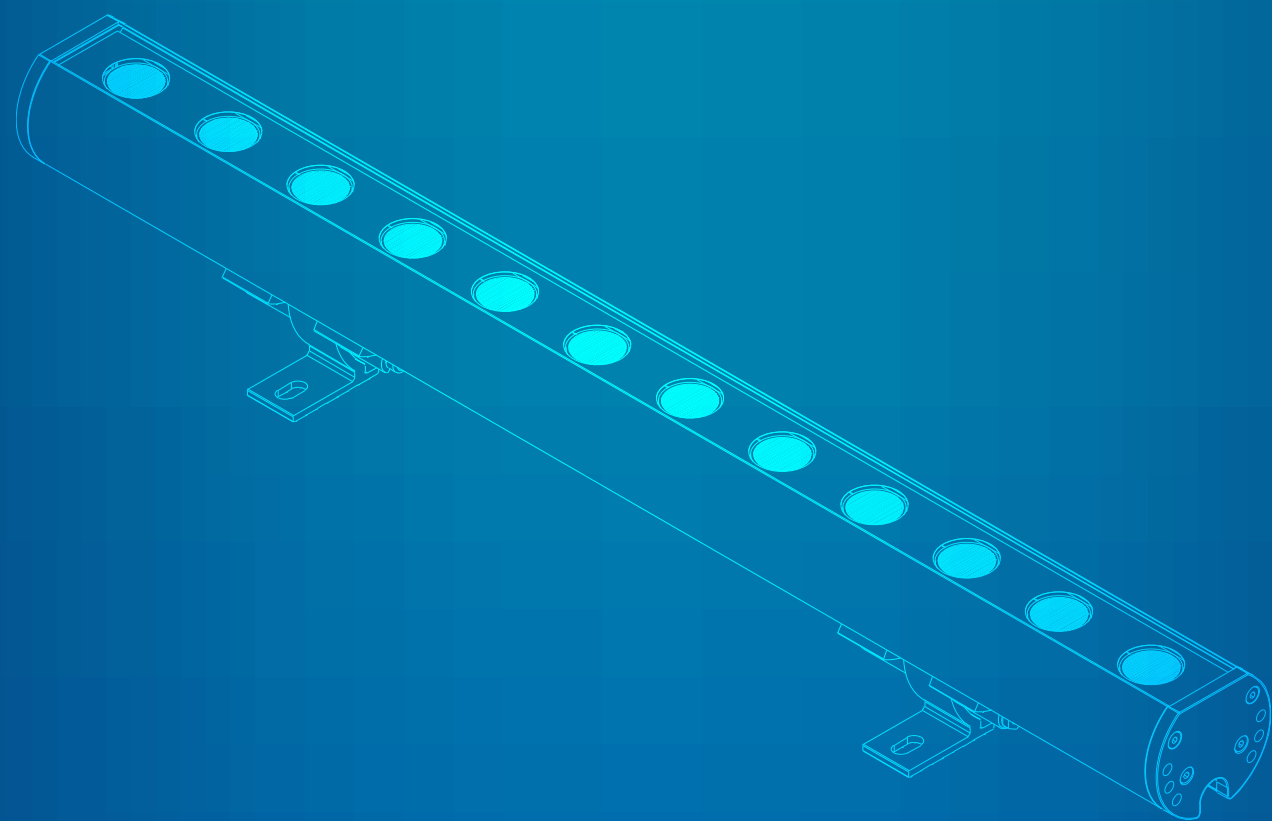

LINEAR GRAZER

South China Mall, China

Surface Mount Wall Grazer: HD-W05024WX

Product Features

LED wall grazer are one of the most popular lighting fixtures for façade lighting projects. They can be used to create a stunning effect on both large and small projects. We offer a wide range of LED wall grazer, from 12 to 100 watts, in a variety of color temperatures, including RGB, single color, and tunable white.

PHYSICAL

Body	Extruded Aluminium
Dimensions	D50*L1000mm
Finish	Powdear Coating
IP Rating	IP67

OPTICAL

Lamp	LED
Cover	Clear Tempered glass
Beam Angle	8°/10°/15°/45°/60°/80°/ 10°30°/20°45°/15°65°/15°45°
Color Temp.	Mono Color, RGB, RGBW
LED Chip	CREE OSRAM
Lumen Output	+85lm / W
Color rendering i(Ra):	>82
Power factor (PF):	>0.9

Surface Mount Wall Grazer: HD-W014

Product Features

LED wall grazer are one of the most popular lighting fixtures for façade lighting projects. They can be used to create a stunning effect on both large and small projects. We offer a wide range of LED wall grazer, from 12 to 100 watts, in a variety of color temperatures, including RGB, single color, and tunable white.