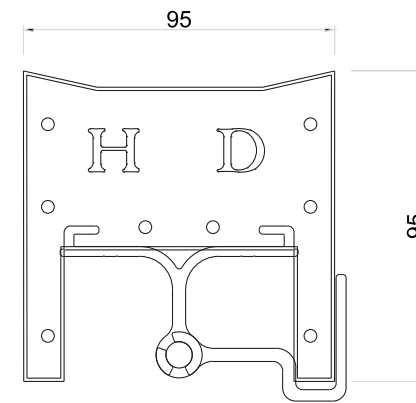

PHYSICAL

Body	Extruded Aluminium
Dimensions	W42*H87*L1000mm
Finish	Powdear Coating
IP Rating	IP67

OPTICAL

Lamp	LED
Cover	Clear Tempered glass
Beam Angle	8°/10°/15°/45°/60°/80°/ 10*30°/20*45°/15*65°/15*45°
Color Temp.	Mono Color, RGB, RGBW
LED Chip	CREE OSRAM
Lumen Output	+85lm / W
Color rendering i(Ra):	>82
Power factor (PF):	>0.9

PHYSICAL

Body	Extruded Aluminium
Dimensions	W52*H109*L1000mm
Finish	Powdear Coating
IP Rating	IP67

OPTICAL

Lamp	LED
Cover	Clear Tempered glass
Beam Angle	8°/10°/15°/45°/60°/80° / 10°*30°/20°*45°/15°*65°/15°*45°
Color Temp.	Mono Color, RGB, RGBW
LED Chip	CREE OSRAM
Lumen Output	+85lm / W
Color rendering i(Ra):	>82
Power factor (PF):	>0.9

PHYSICAL

Body	Extruded Aluminium
Dimensions	W95*H95*L1000mm
Finish	Powdear Coating
IP Rating	IP67

OPTICAL

Lamp	LED
Cover	Clear Tempered glass
Beam Angle	8°/10°/15°/45°/60°/80° / 10°*30°/20°*45°/15°*65°/15°*45°
Color Temp.	Single Color
LED Chip	CREE OSRAM
Lumen Output	+85lm / W
Color rendering i(Ra):	>82
Power factor (PF):	>0.9