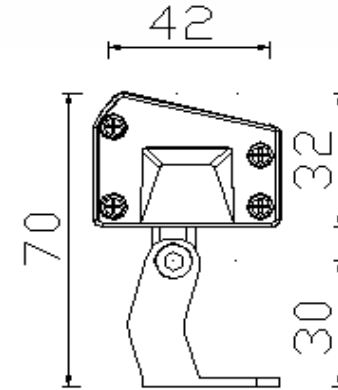

Ref.	Wattage	Voltage	Color Temp	Beam	Control
HD-W01324WX	24*1W	DC24V	Single Color	8°/10°/15°/45°/60°/80° / 10°30°/20°45°/15°65°/15°45°	On/Off
HD-W01330WX	36*1W	DC24V	Single Color	20°/30°/60°/80° / 15°45°	On/Off
HD-W01336R3	36*1W(12R12G12B)	DC24V	RGB	20°/30°/60°/80° / 15°45°	DMX
HD-W01318R3	18*2W(3in1)	DC24V	RGB	20°/30°/60°/80° / 15°45°	DMX
HD-W01324R3	24*1.5W(3in1)	DC24V	RGB	20°/30°/60°/80° / 15°45°	DMX
HD-W01318R4	18*2W(4in1)	DC24V	RGBW	20°/30°/60°/80° / 15°45°	DMX
HD-W01324R4	24*2W(4in1)	DC24V	RGBW	20°/30°/60°/80° / 15°45°	DMX