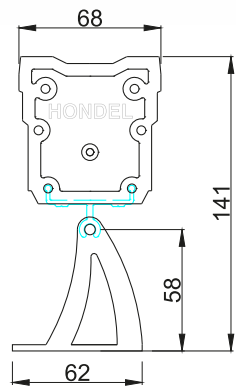

PHYSICAL

Body	Extruded Aluminium
Dimensions	W42*H75*L166mm
Finish	Powdear Coating
IP Rating	IP67

OPTICAL

Lamp	LED
Cover	Clear Tempered glass
Beam Angle	8°/10°/15°/45°/60°/80° / 10°30°/20°45°/15°65°/15°45°
Color Temp.	Single Color
LED Chip	CREE OSRAM
Lumen Output	+85lm / W
Color rendering i(Ra):	>82
Power factor (PF):	>0.9

PHYSICAL

Body	Extruded Aluminium
Dimensions	W23.5*H20*L1000mm
Finish	Powdear Coating
IP Rating	IP65

OPTICAL

Lamp	LED
Cover	Clear Tempered glass
Beam Angle	8°/10°/15°/45°/60°/80°/ 10°30°/20°45°/15°65°/15°45°
Color Temp.	Single Color
LED Chip	CREE OSRAM
Lumen Output	+85lm / W
Color rendering i(Ra):	>82
Power factor (PF):	>0.9

PHYSICAL

Body	Extruded Aluminium
Dimensions	W40*H25*L1000mm
Finish	Powdear Coating
IP Rating	IP65

OPTICAL

Lamp	LED
Cover	Clear Tempered glass
Beam Angle	8°/10°/15°/45°/60°/80°/ 10°30°/20°45°/15°65°/15°45°
Color Temp.	Single Color
LED Chip	CREE OSRAM
Lumen Output	+85lm / W
Color rendering i(Ra):	>82
Power factor (PF):	>0.9

PHYSICAL

Body	Extruded Aluminium
Dimensions	W68*H70*L1000mm
Finish	Powdear Coating
IP Rating	IP67

OPTICAL

Lamp	LED
Cover	Clear Tempered glass
Beam Angle	8°/10°/15°/45°/60°/80° / 10°30°/20°45°/15°65°/15°45°
Color Temp.	Single Color
LED Chip	CREE OSRAM
Lumen Output	+85lm / W
Color rendering i(Ra):	>82
Power factor (PF):	>0.9