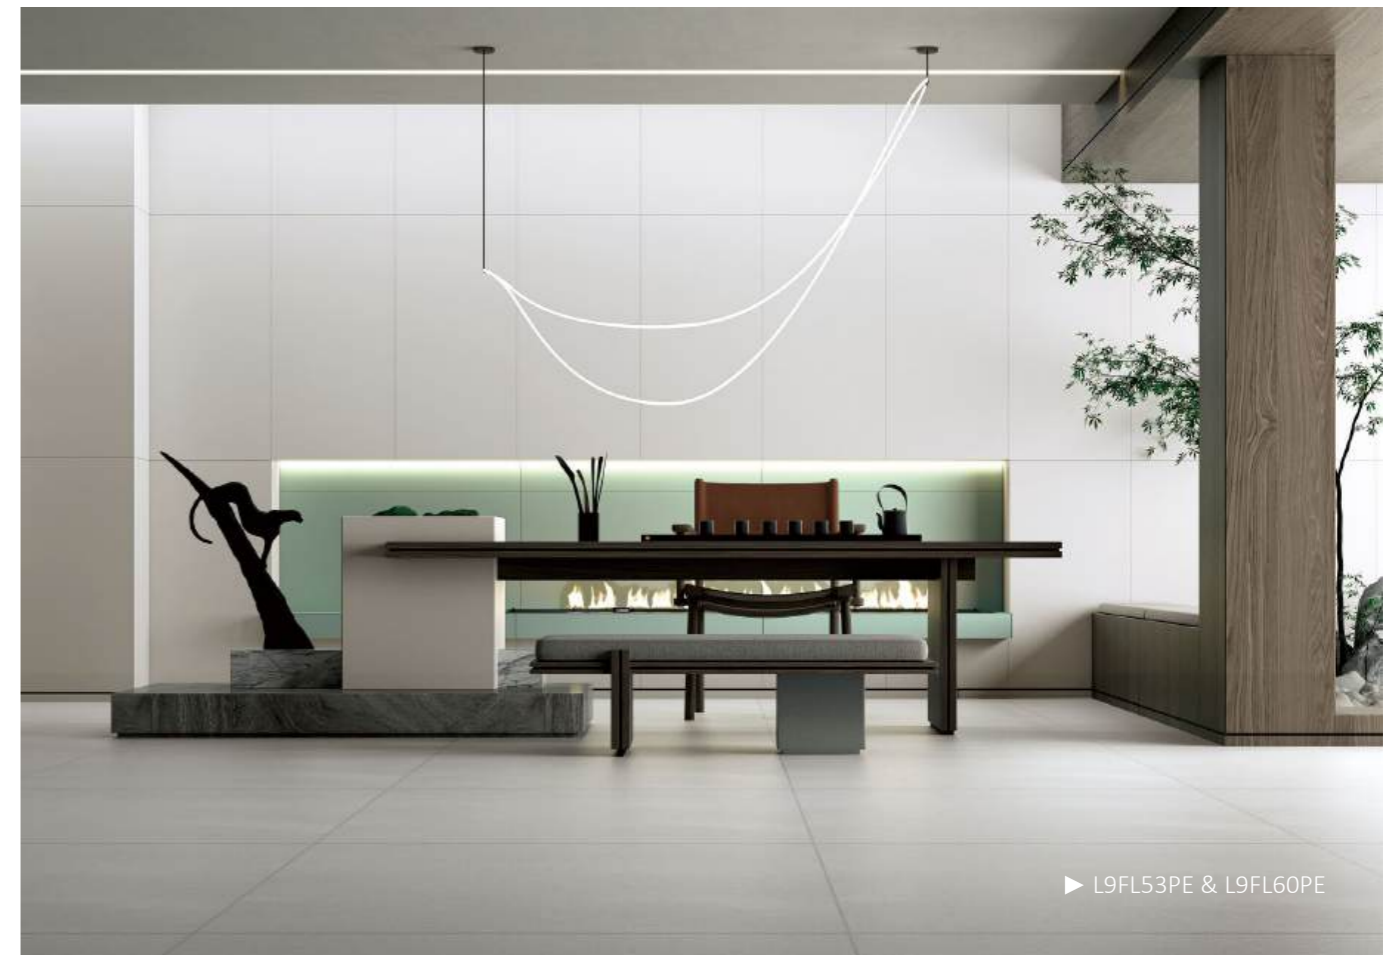

Tang Collection

L9FL58PE
900 x 1800 mm
- 4 patterns

L9FL62PE
900 x 1800 mm
- 4 patterns

L9FL60PE
900 x 1800 mm
- 4 patterns

900 x 1800 mm — 35,43" x 70.87"

▶ L9FL53PE & L9FL60PE

Song Collection

Inspired by the "Ru, GE, Guan, Ding, Jun" five famous kilns of the Song Dynasty, Song Collection reproduced the black and gold line, carving, glaze-cracking and other classic techniques, restore the elegant and classical charm of Song porcelain, exploring the poetical habitat created by the aesthetics of the Song porcelain and the modern home.