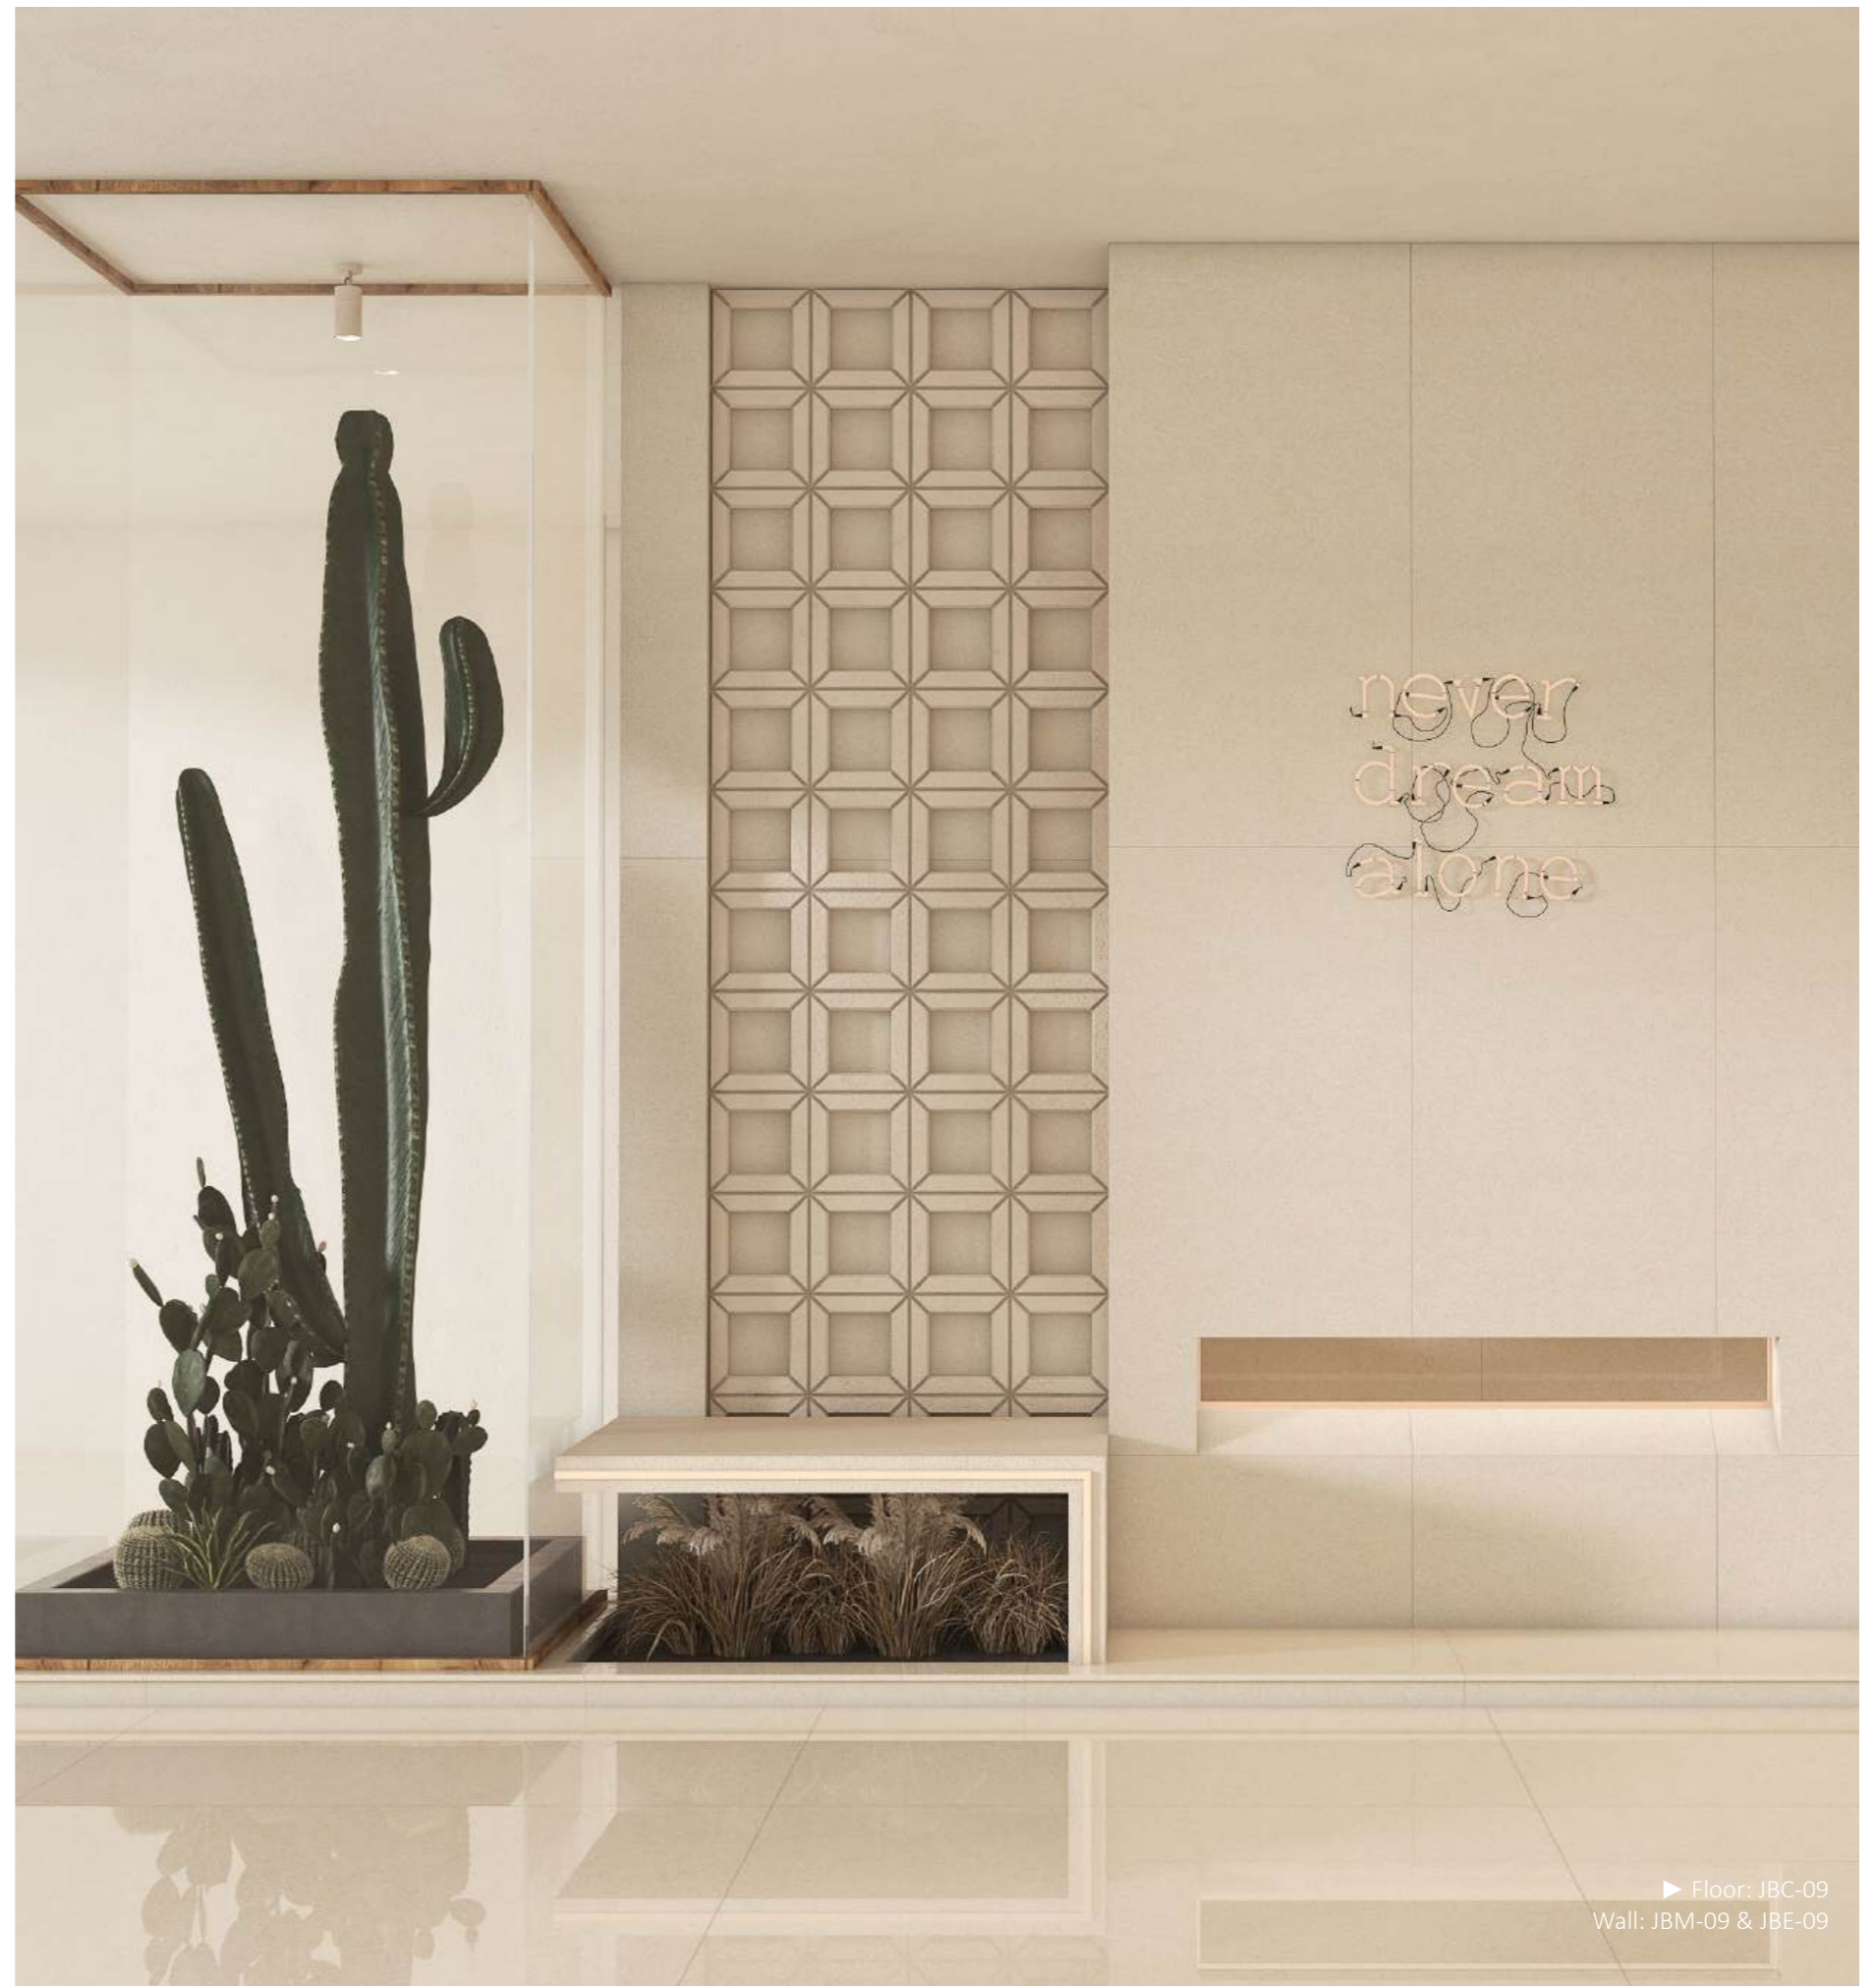

► Floor: JBC-09
Wall: JBM-09 & JBE-09