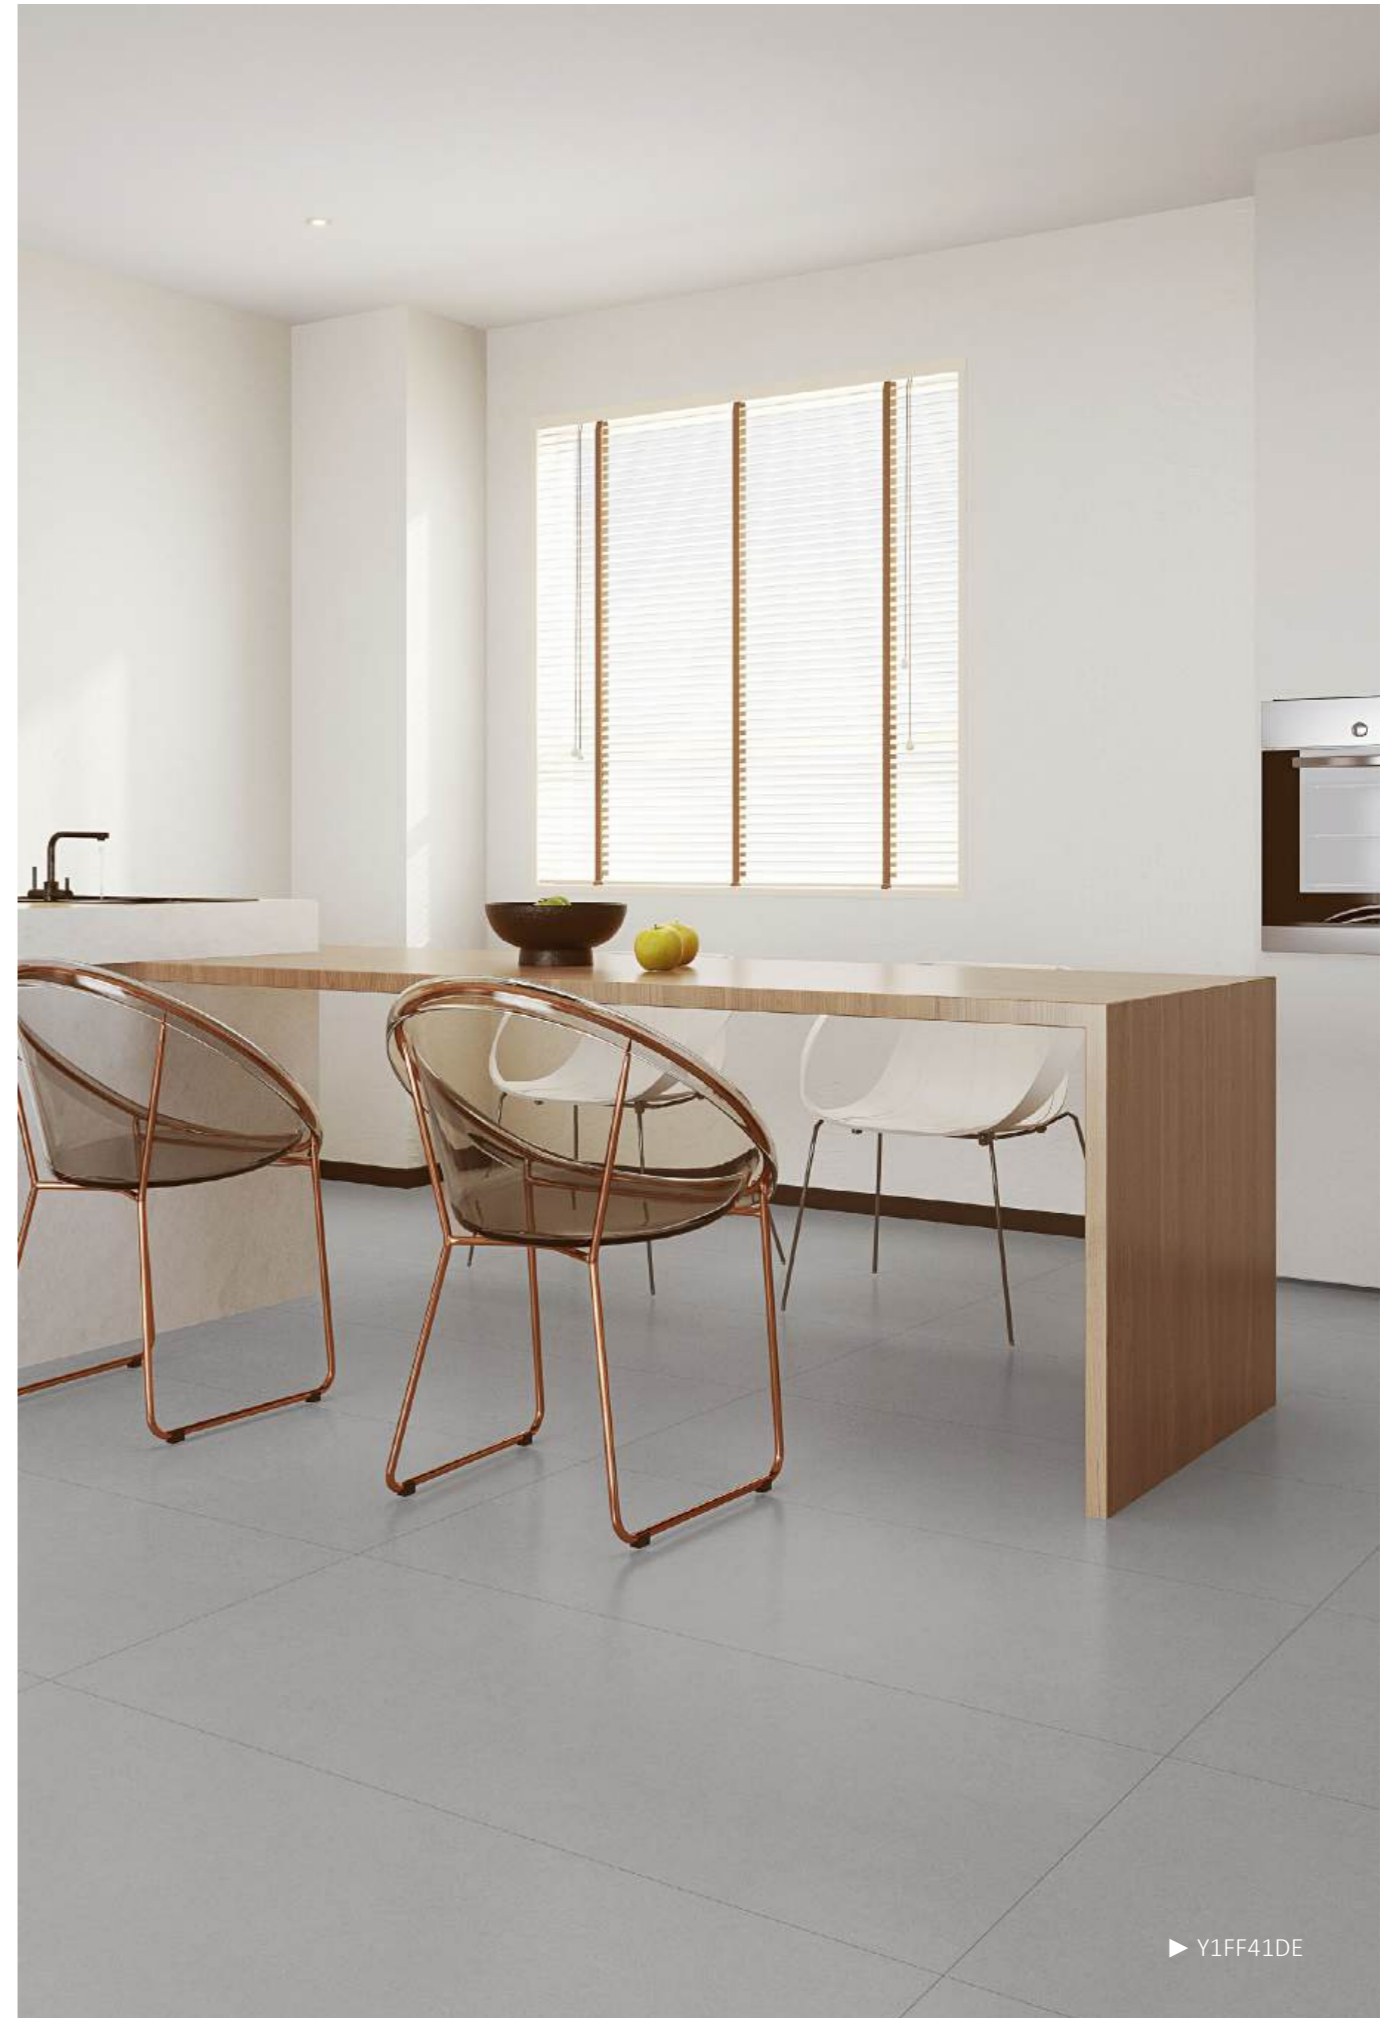

Y1FF40DE
600 x 1200 mm
- 4 patterns

Y1FF41DE
600 x 1200 mm
- 4 patterns

Y1FF42DE
600 x 1200 mm
- 4 patterns

Y1FF43DE
600 x 1200 mm
- 4 patterns

600 x 1200 mm — 23,62" x 47,24"

Super Stone Collection

Introduce the authenticity of nature into life, beyond the beauty of modern real stone, the unique shape of the texture refined into rich products, that is the starting point of the aesthetic of life, but also the prelude to enjoying a better life.