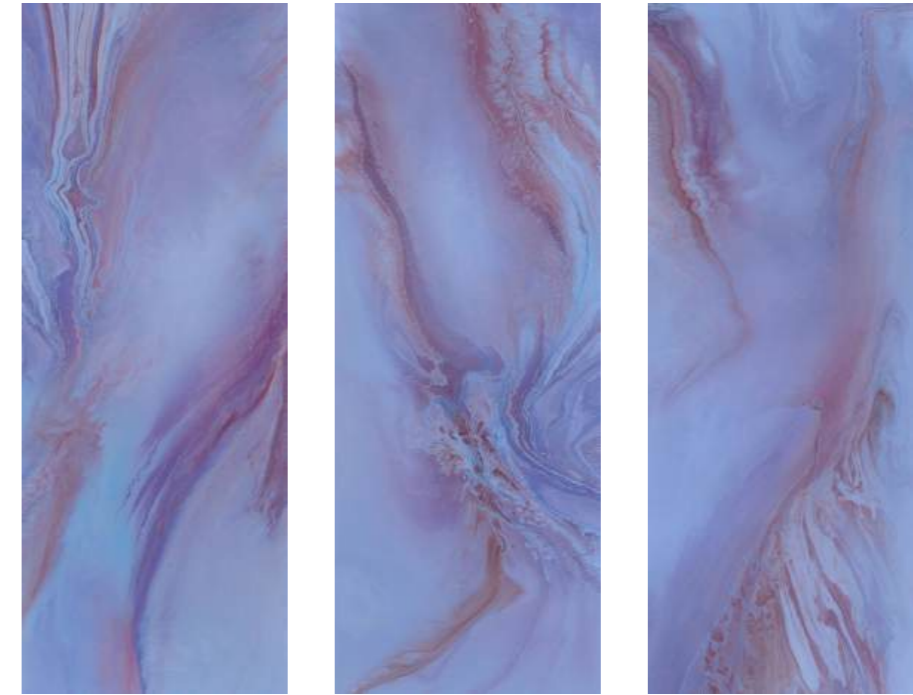

Song Collection

BJQDT37K7E
900 x 2600 mm - 3 patterns

900 x 2600 mm — 35,43" x 102,36"

▶ BJQDT37K7E

BJQDT38K7E
900 x 2600 mm - 3 patterns

900 x 2600 mm — 35,43" x 102,36"

▶ BJQDT38K7E

Song Collection